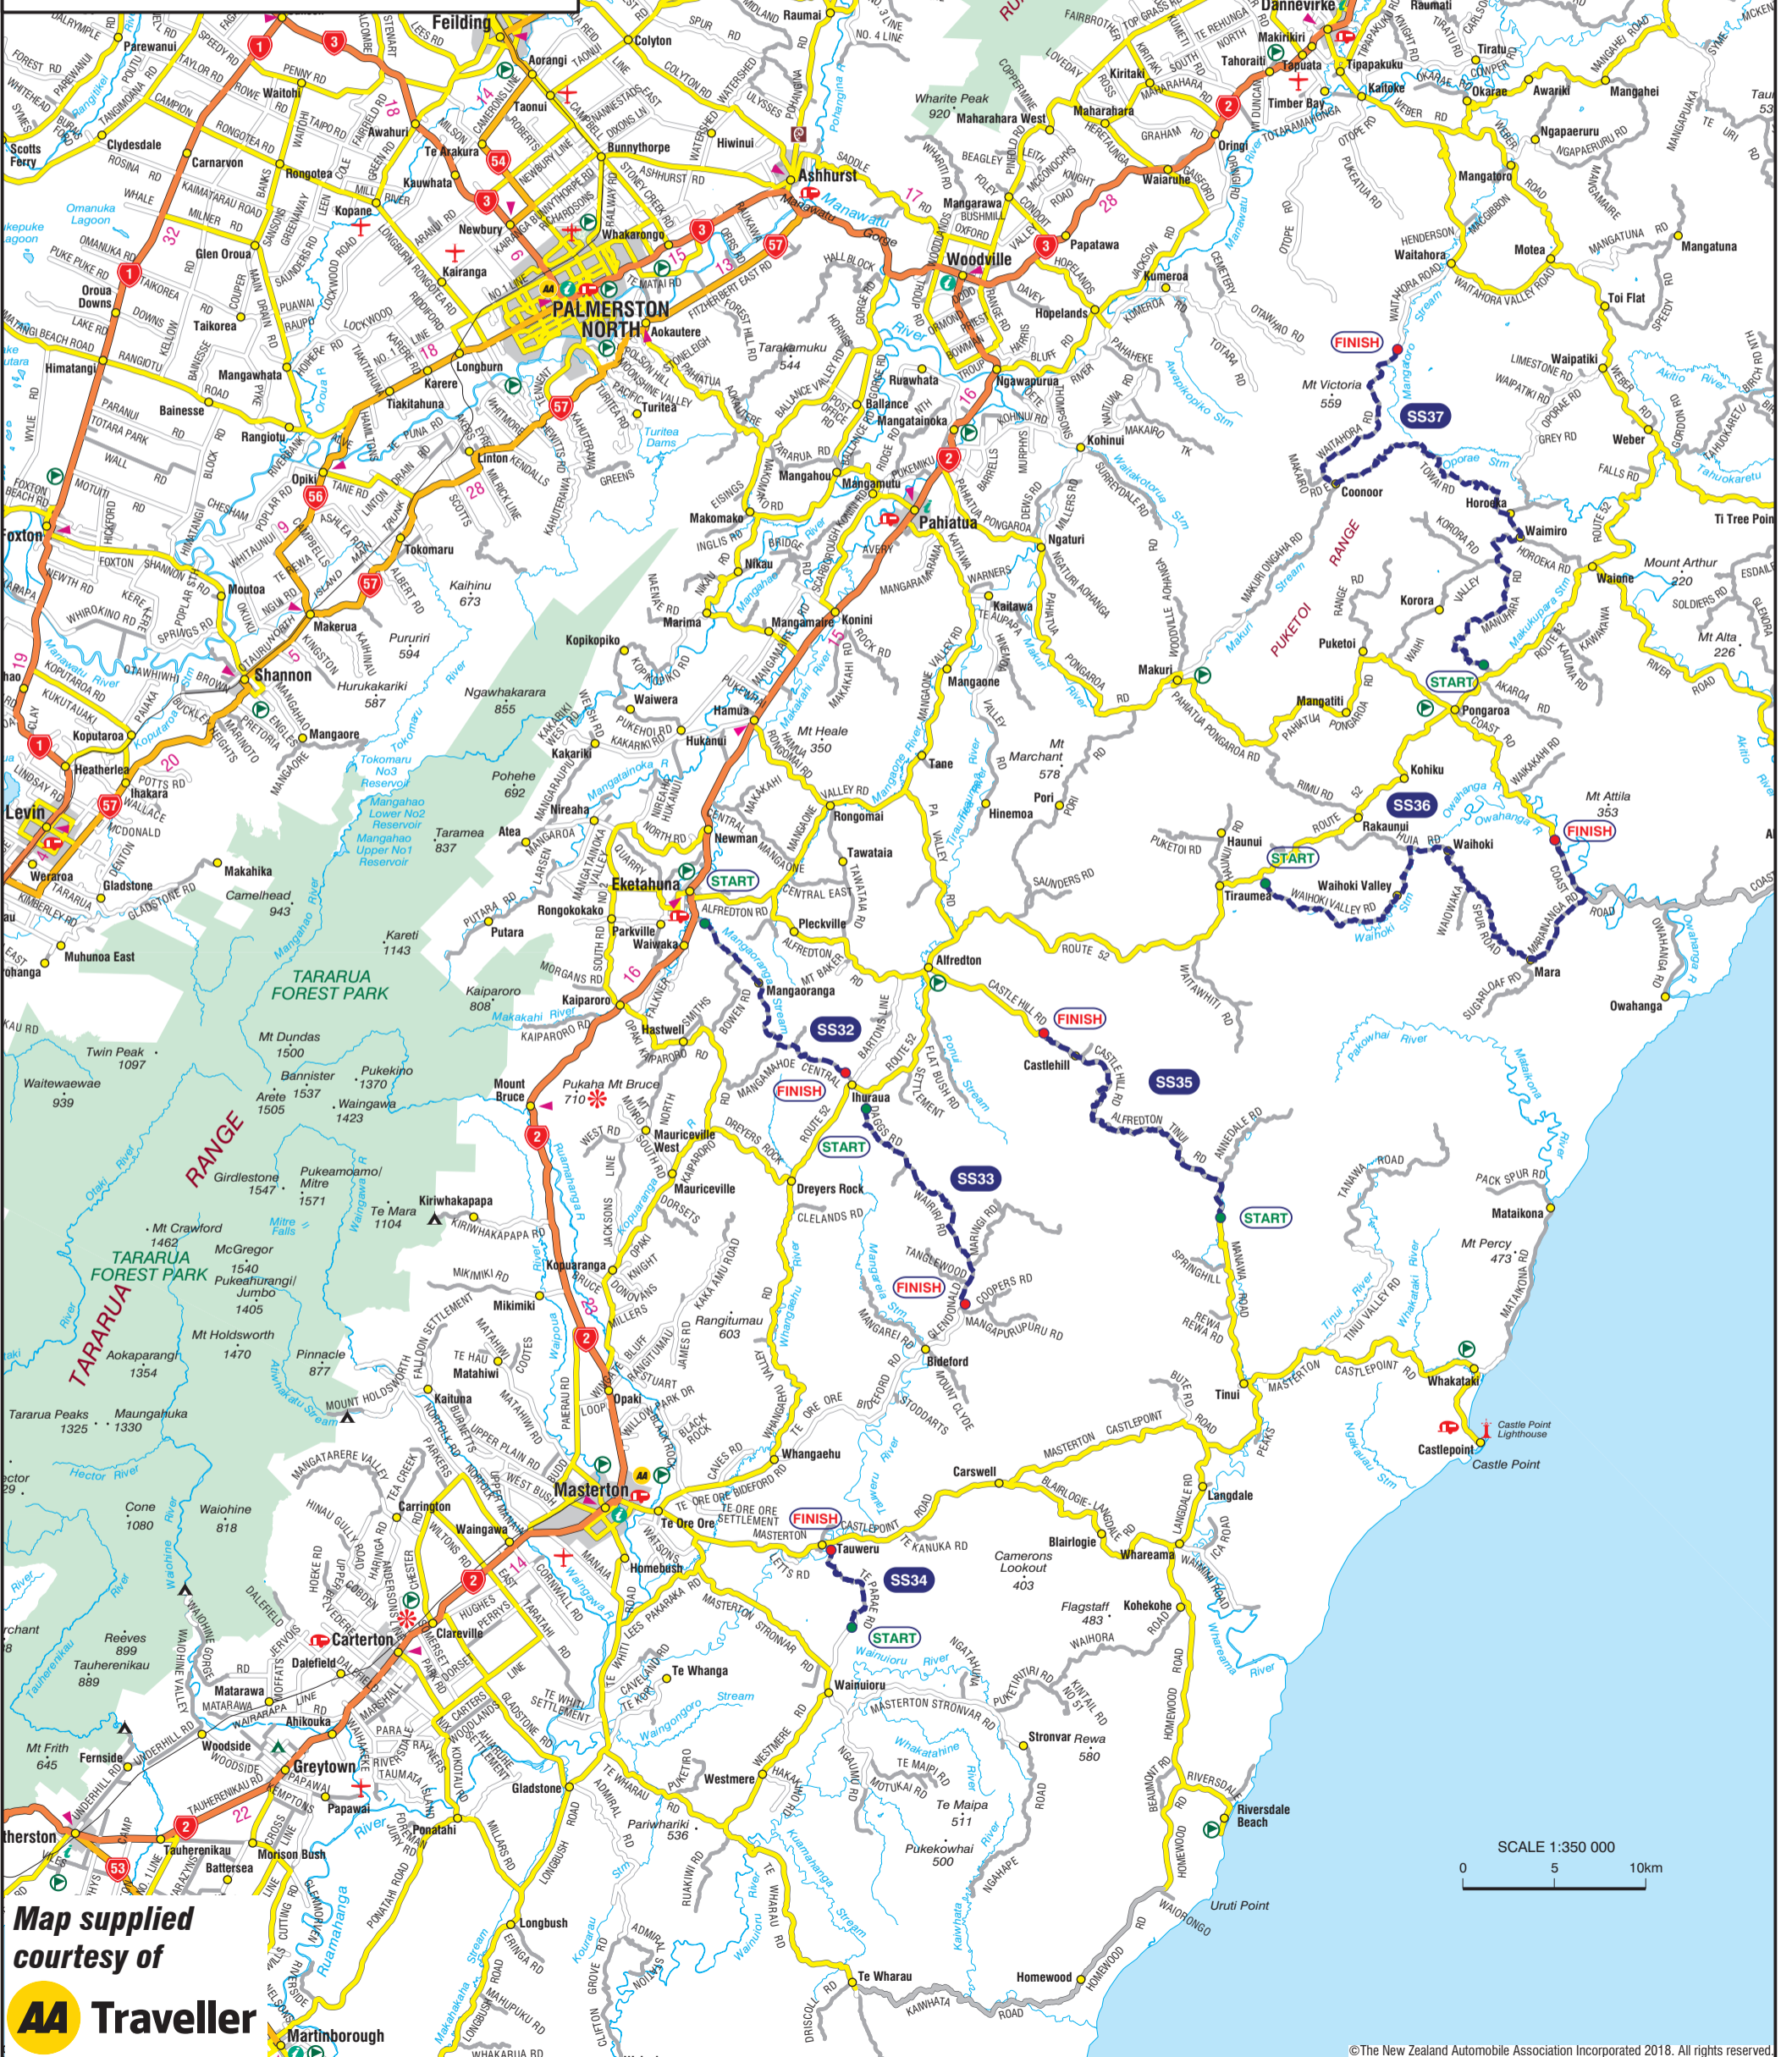

## Day 6

### Thursday 29th November

Map supplied  
courtesy of  
**AA Traveller**