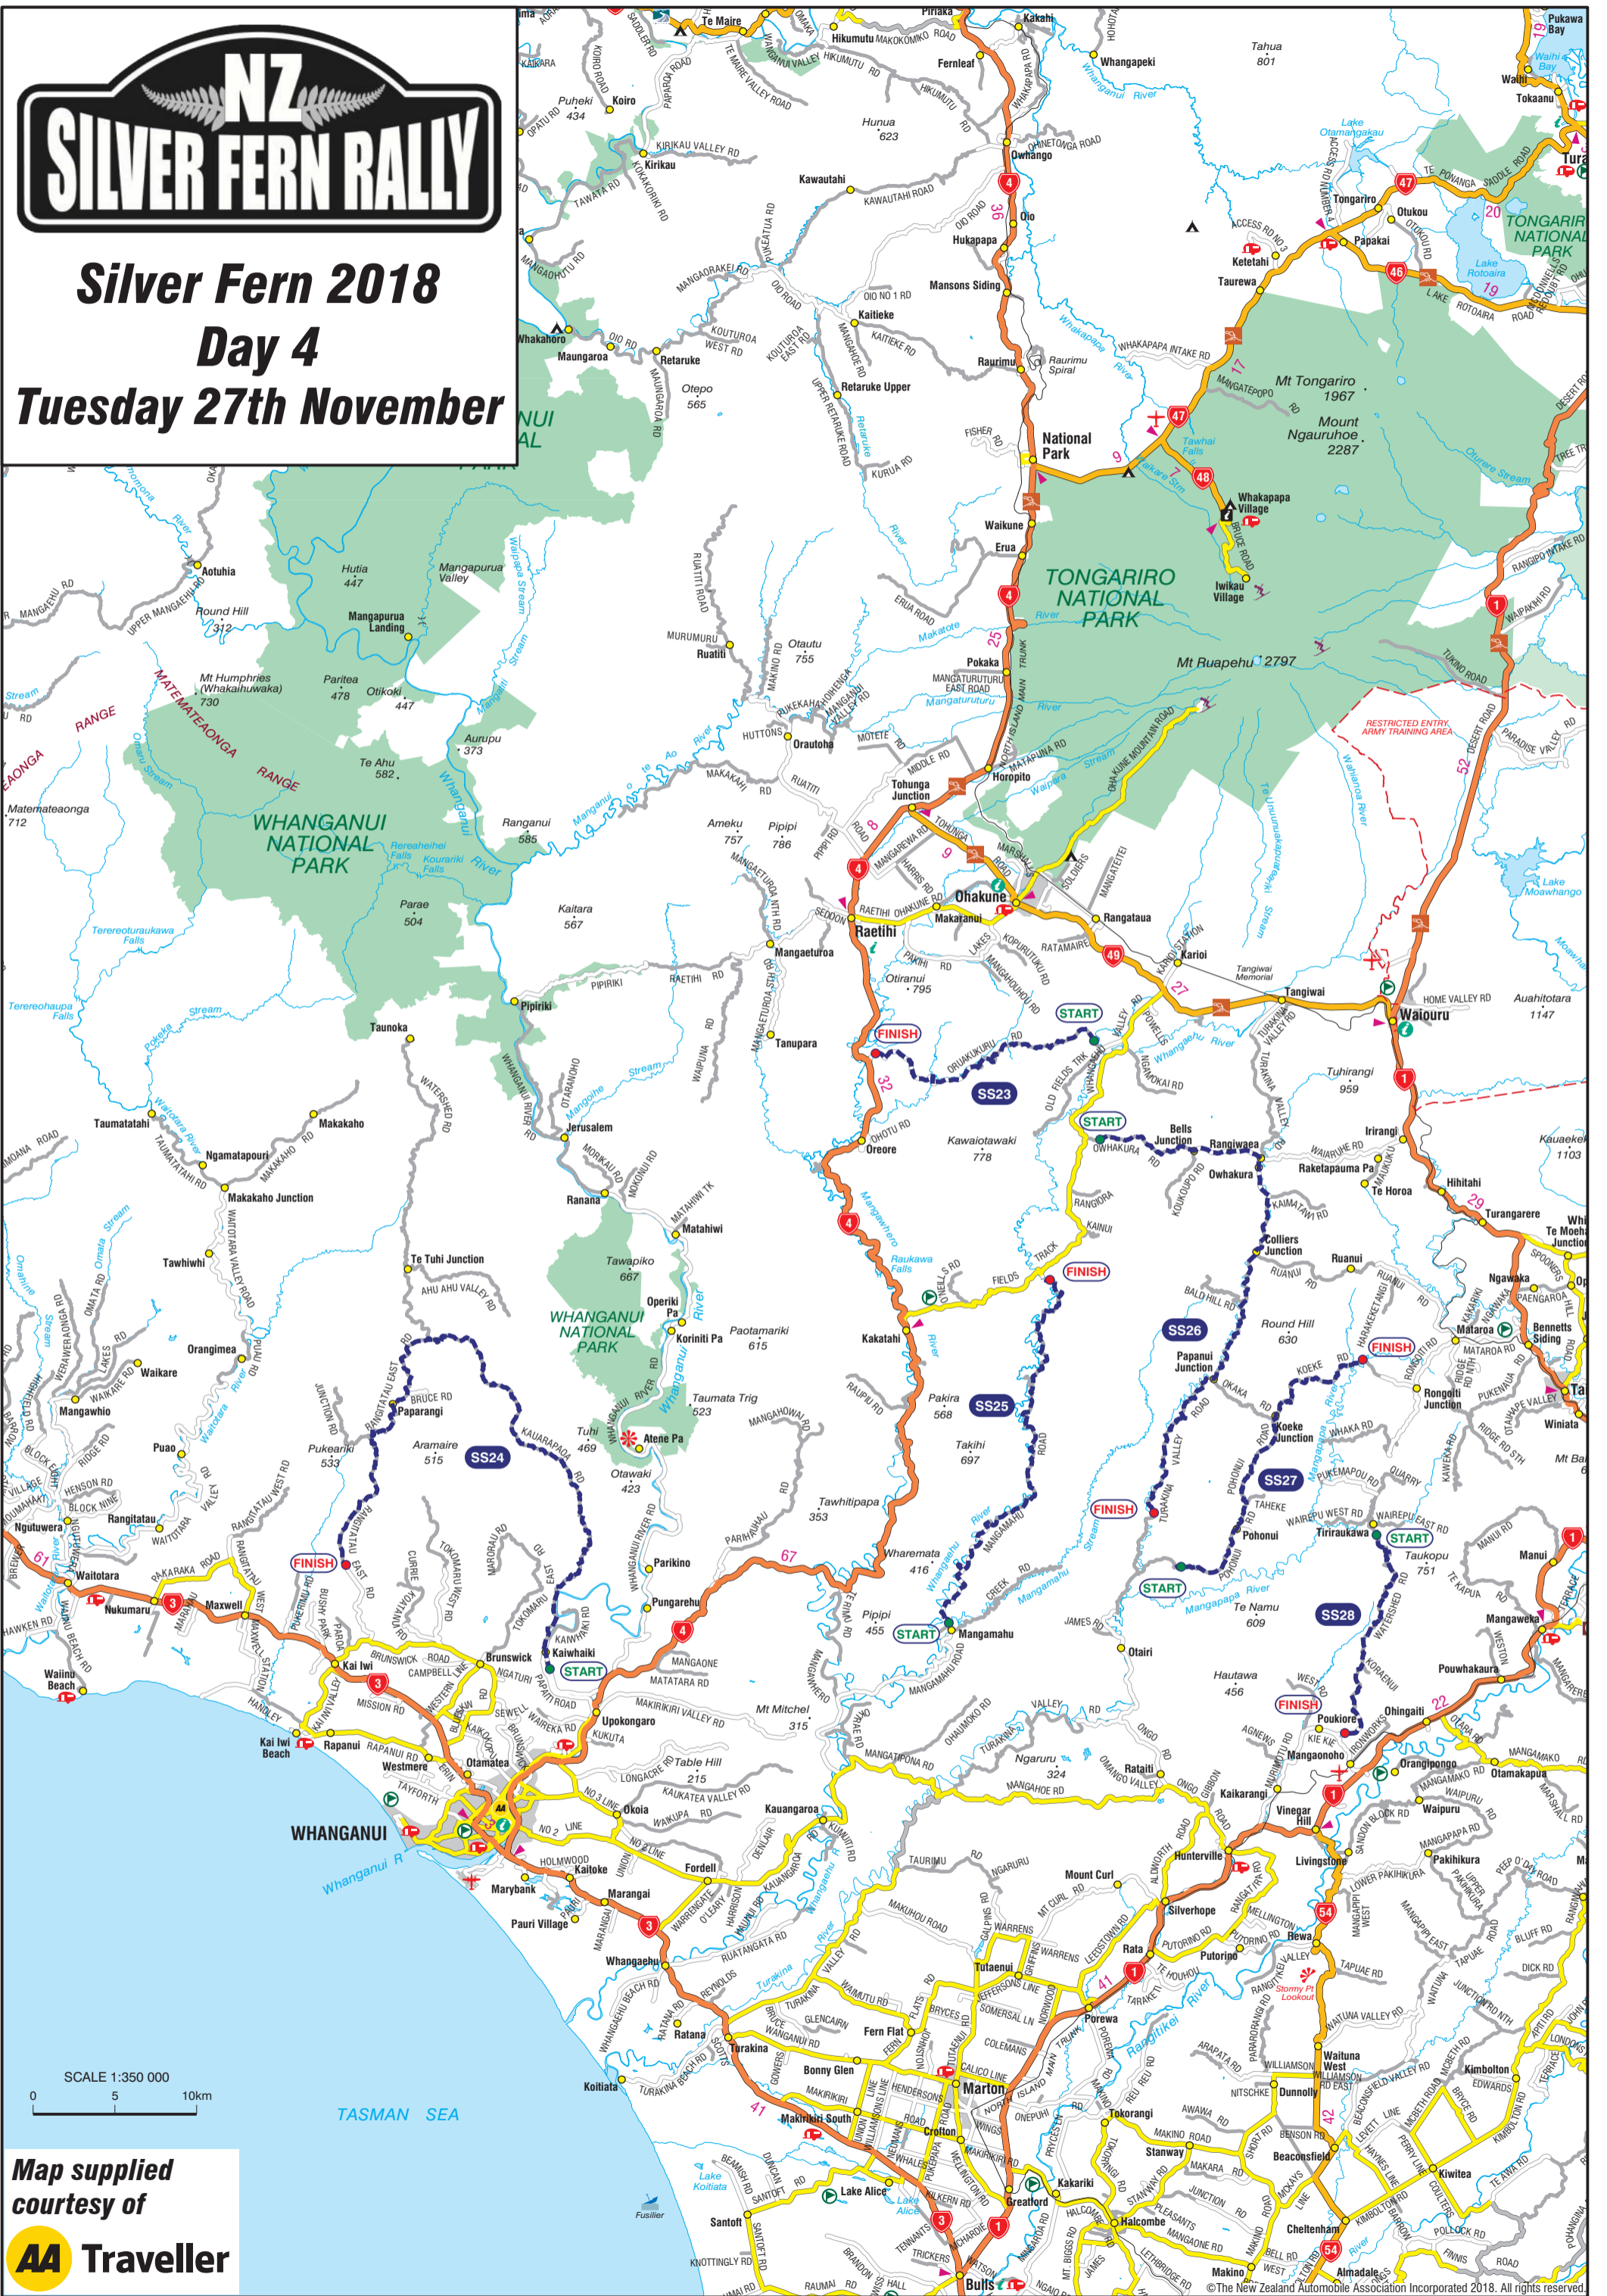

NZ SILVER FERN RALLY

Silver Fern 2018
Day 4
Tuesday 27th November

Map supplied
courtesy of
AA Traveller

© The New Zealand Automobile Association Incorporated 2018. All rights reserved.