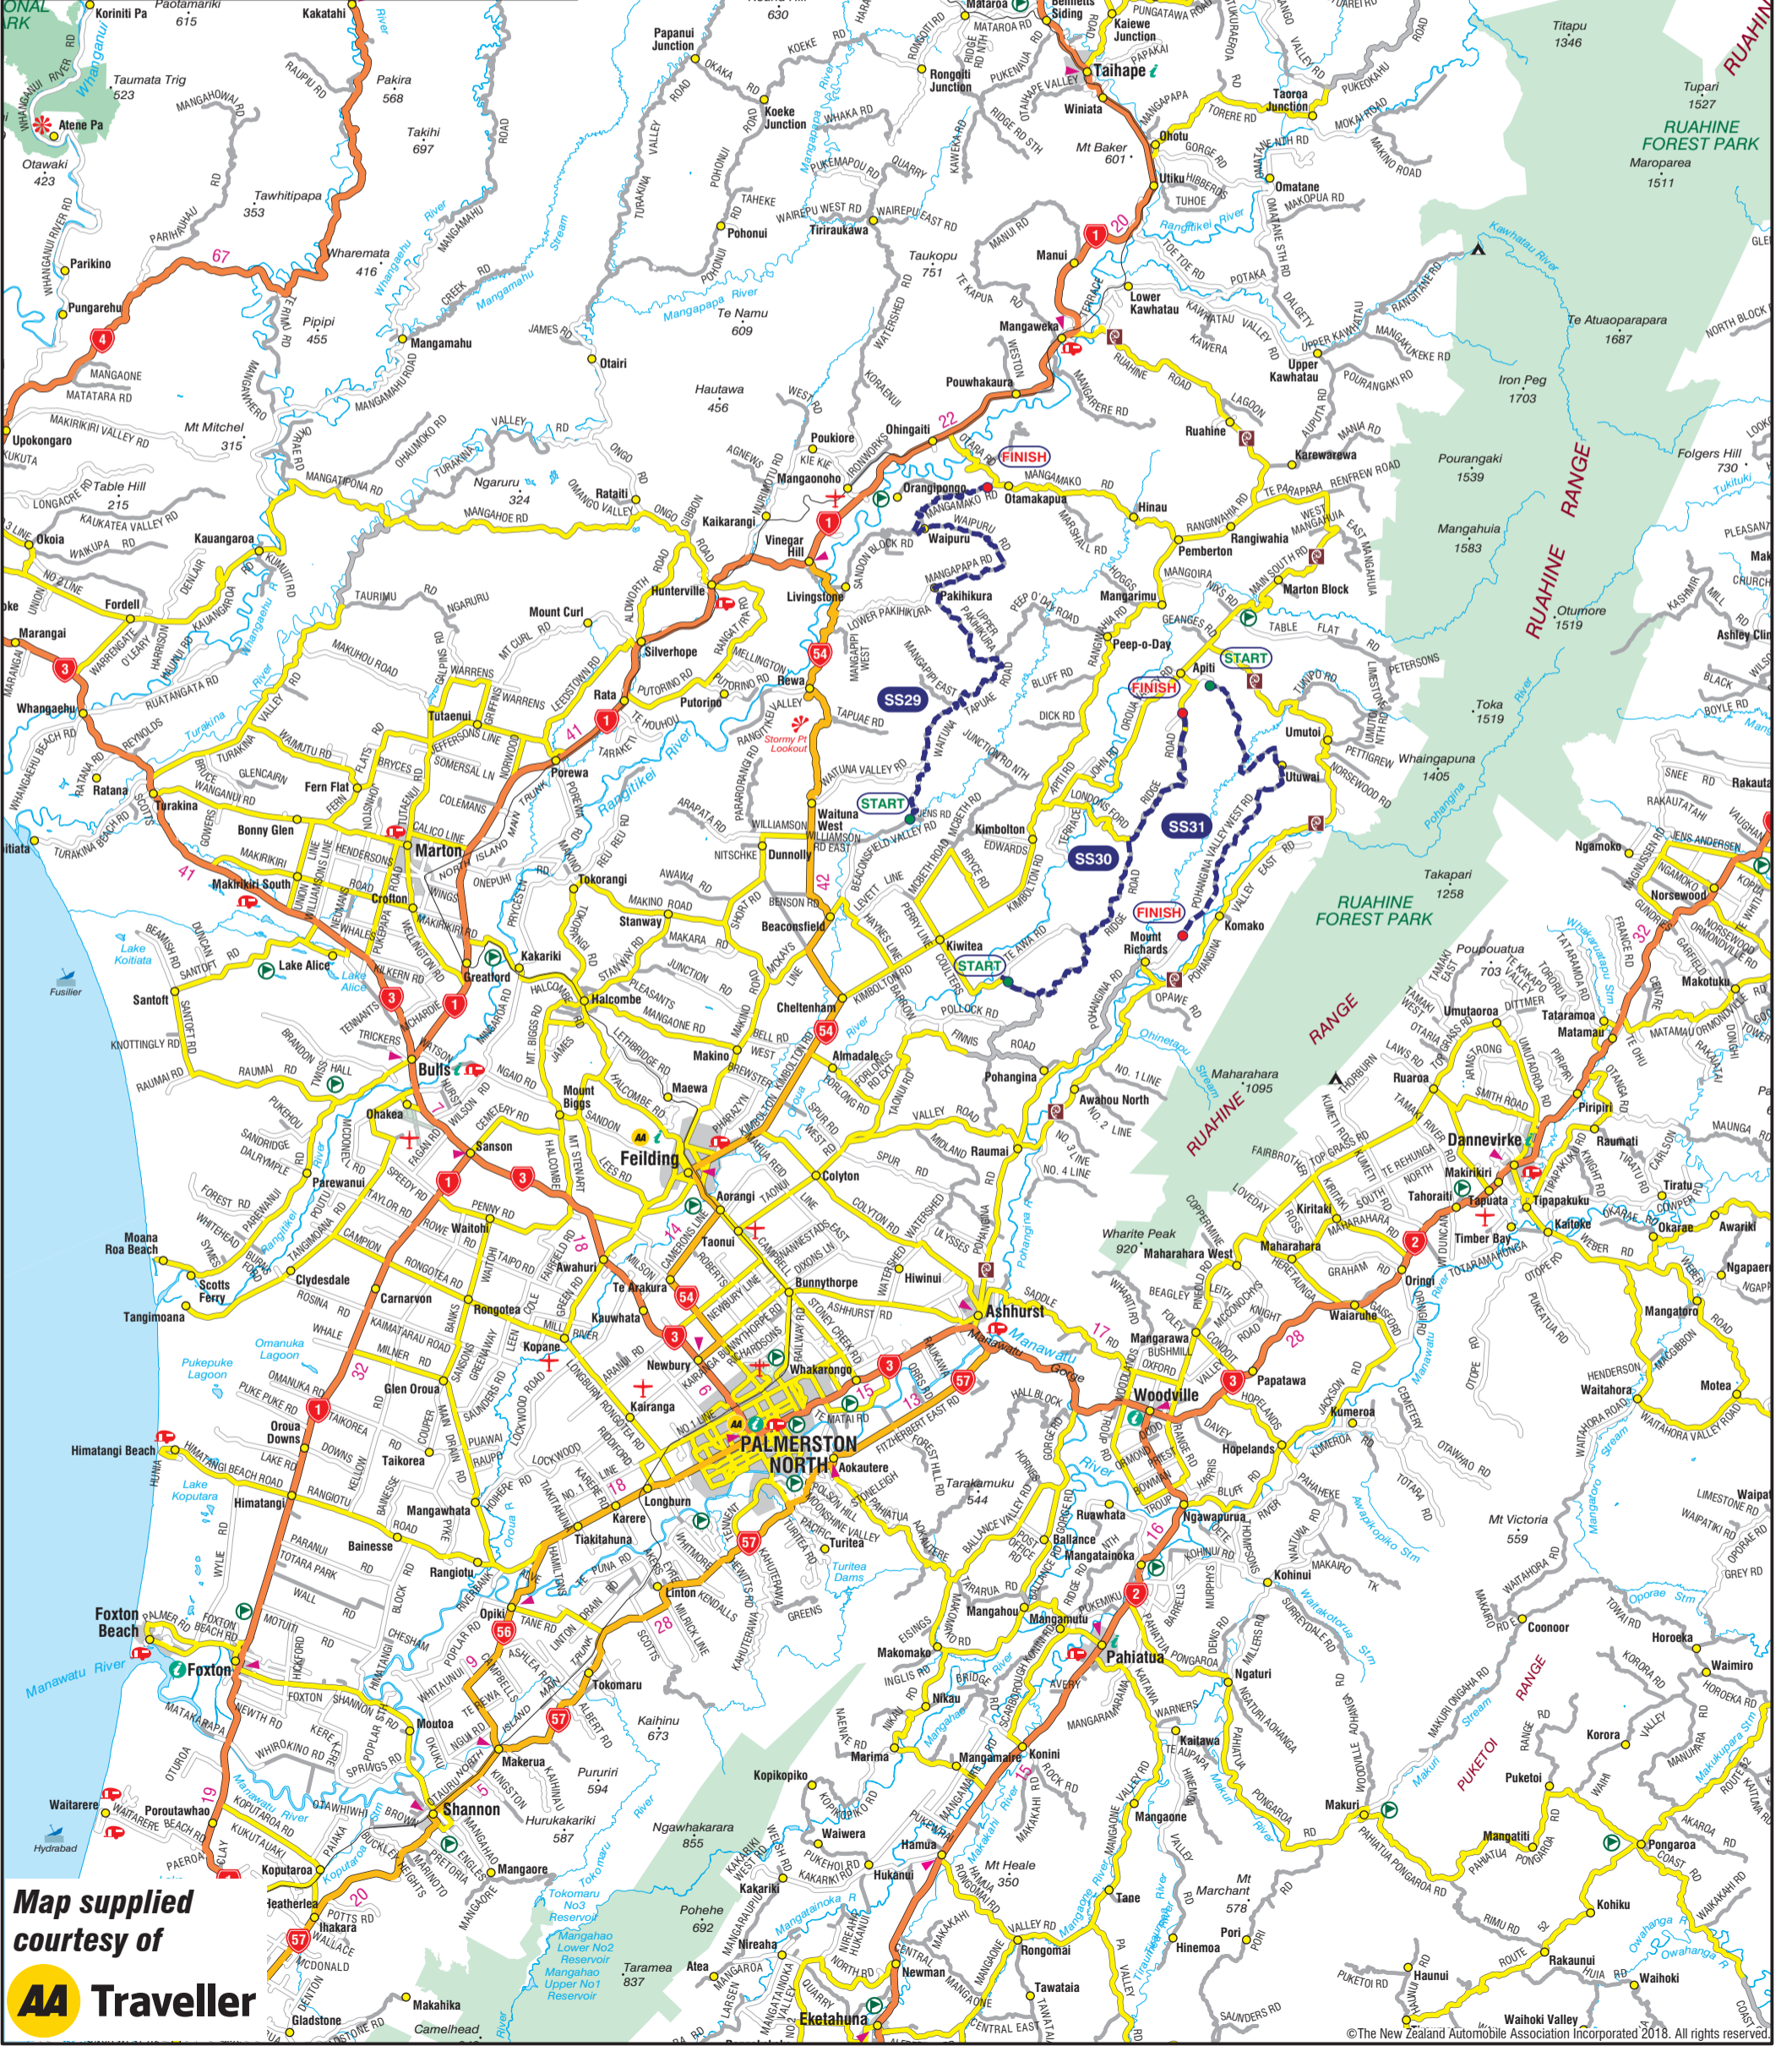

NZ SILVER FERN RALLY

Silver Fern 2018

Day 5

Wednesday 28th November