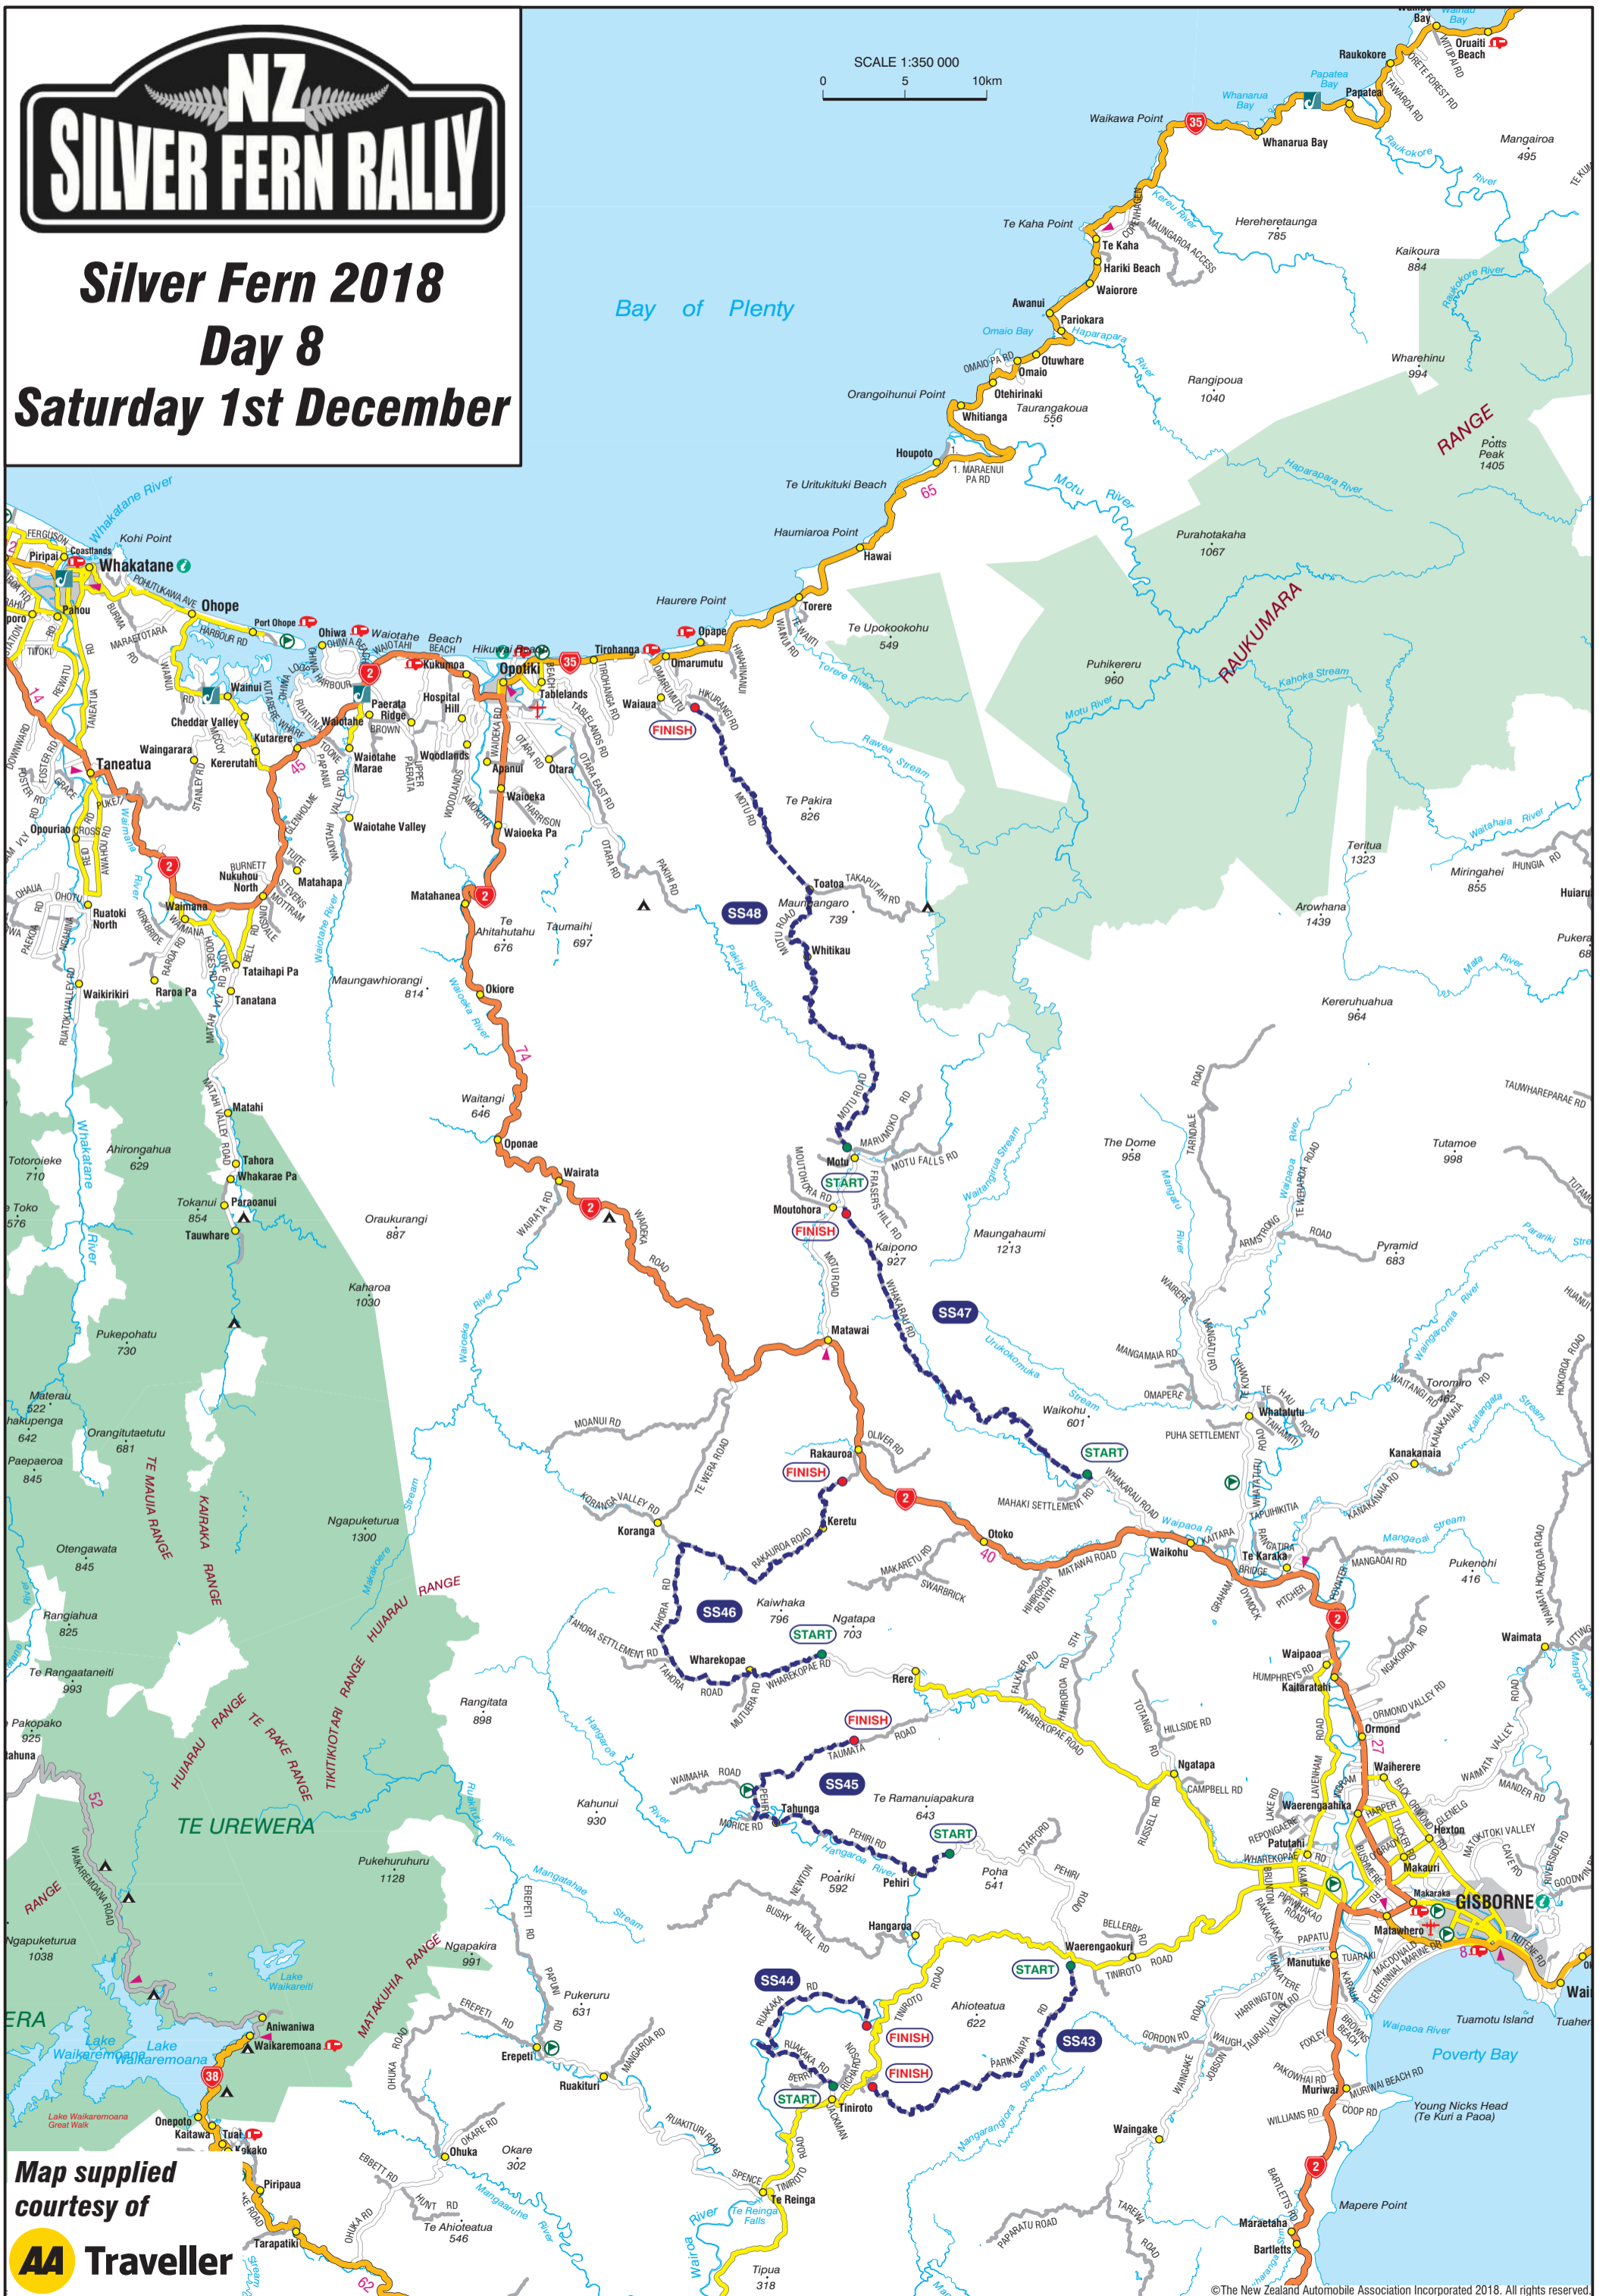

NZ SILVER FERN RALLY

Silver Fern 2018 Day 8 Saturday 1st December

SCALE 1:350 000
0 5 10km

Bay of Plenty

Map supplied
courtesy of