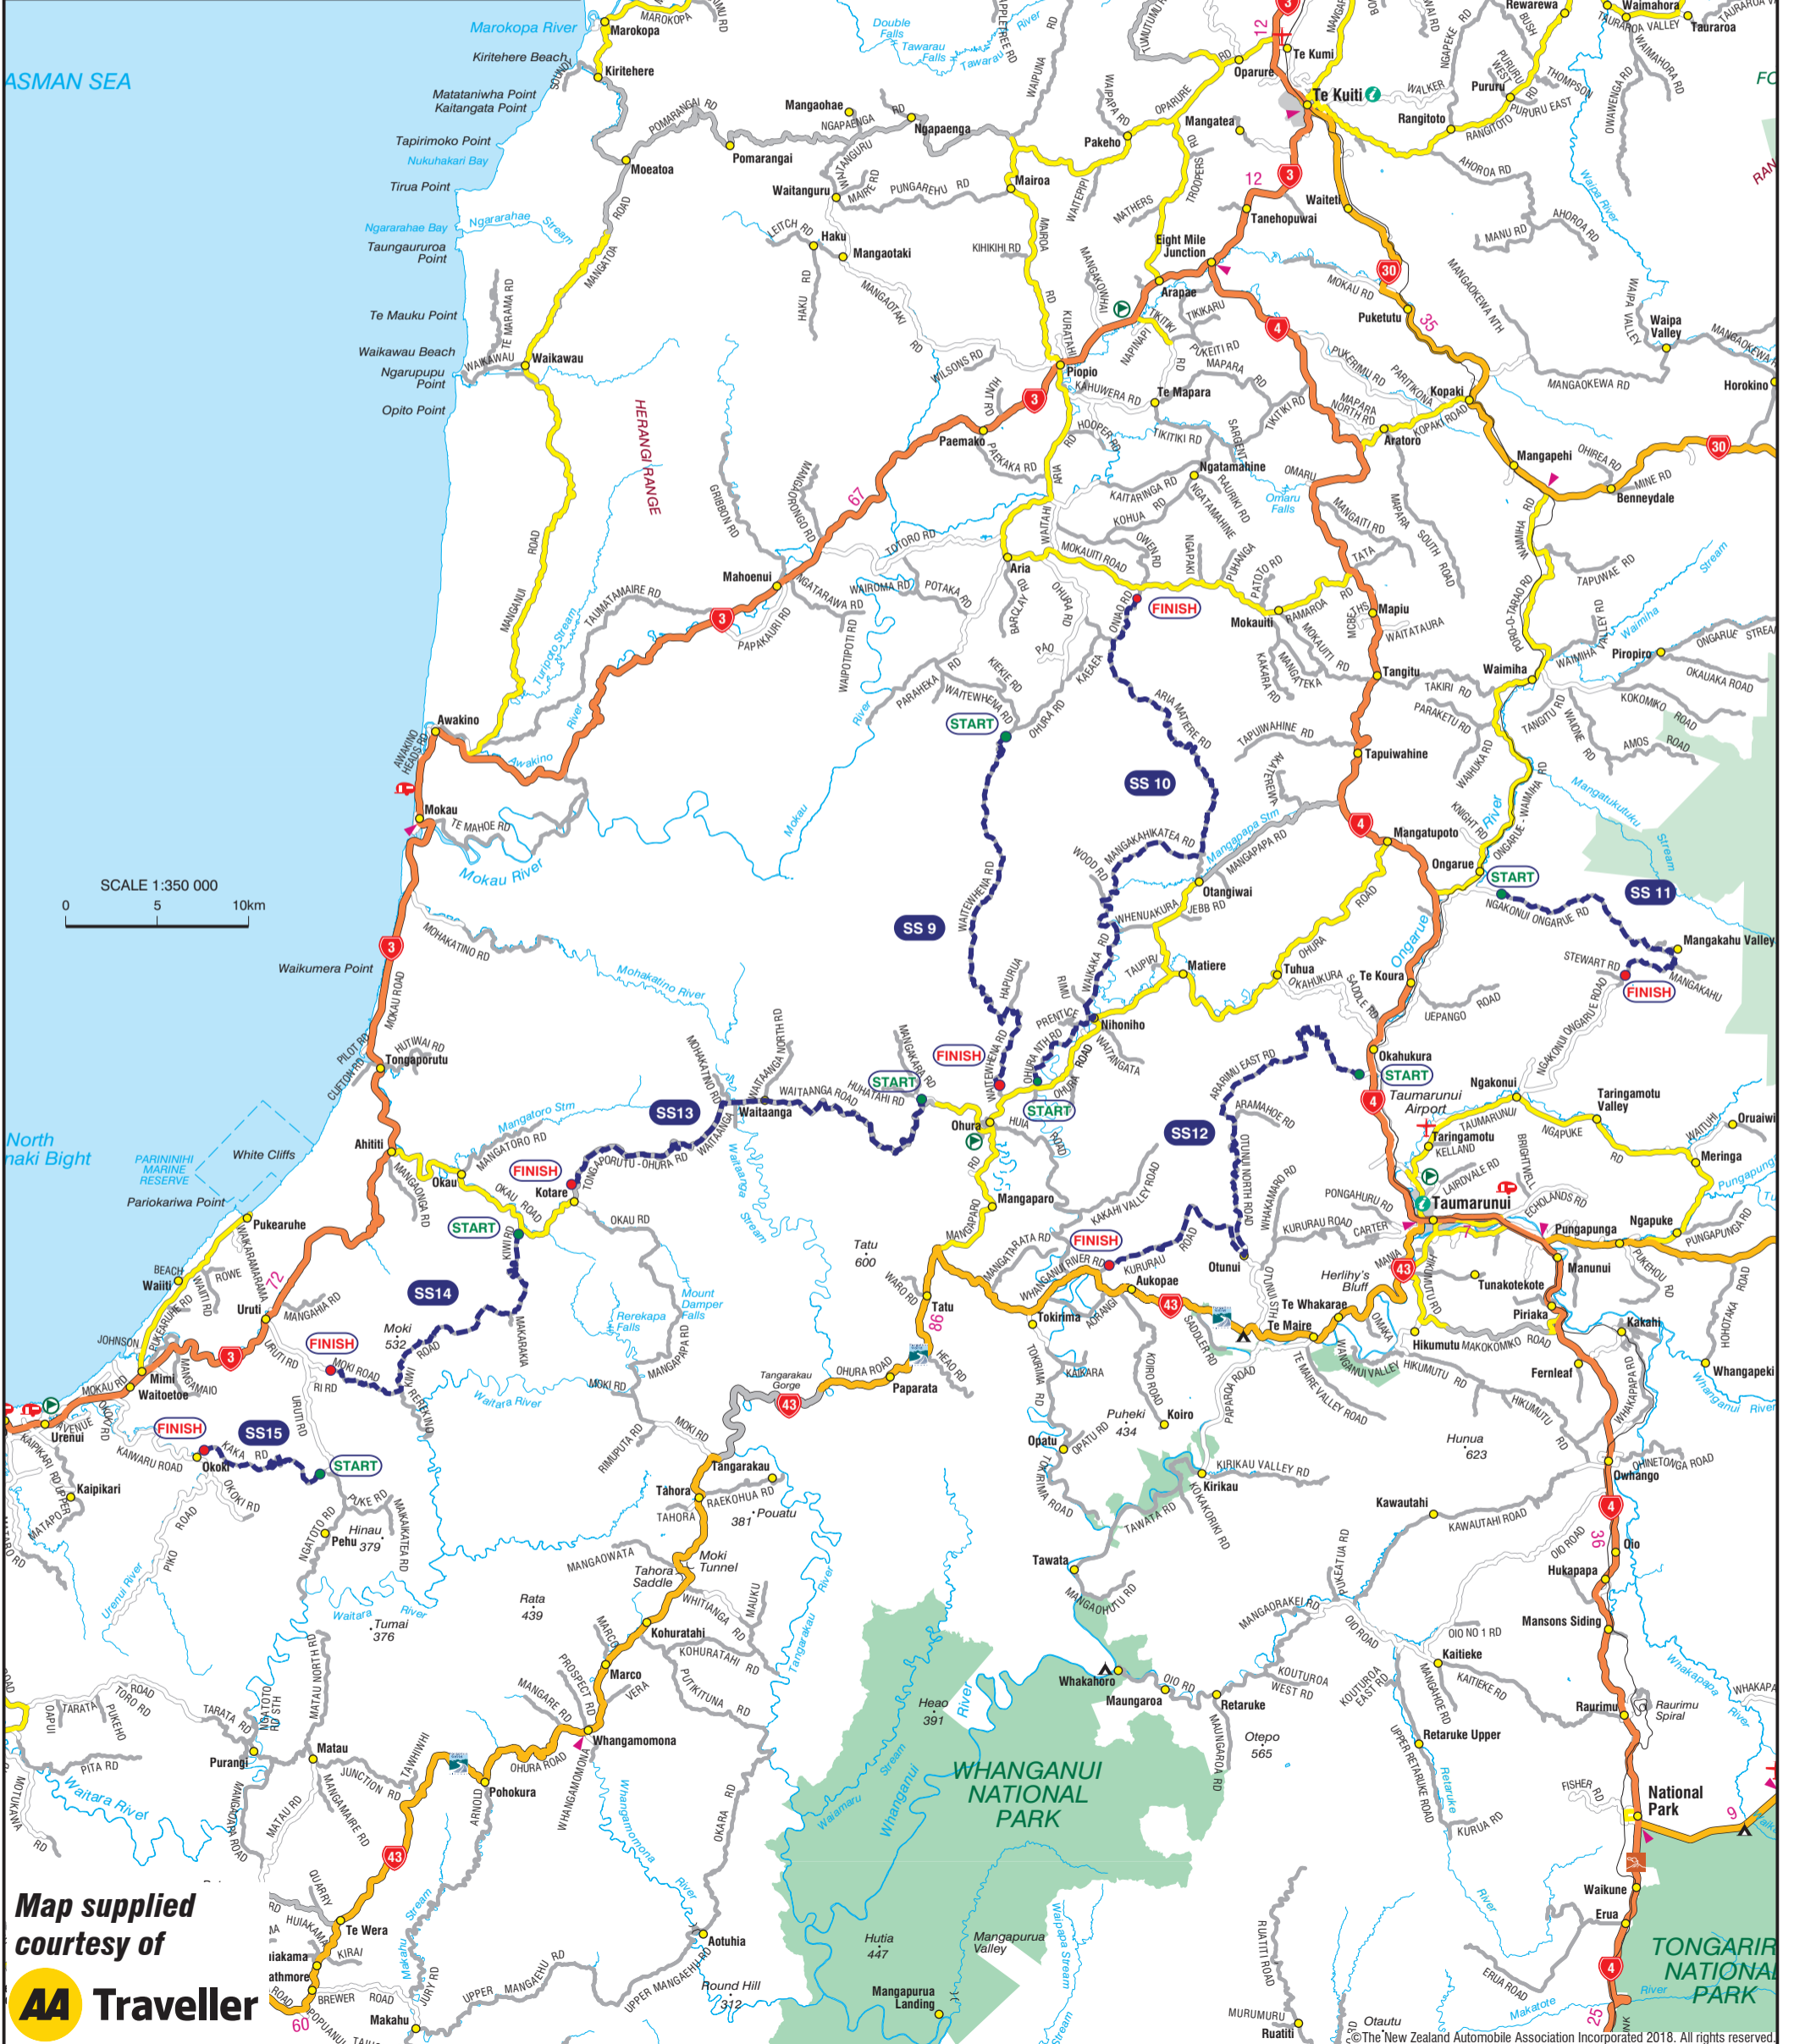

NZ SILVER FERN RALLY

Silver Fern 2018
Day 2
Sunday 25th November

Map supplied
courtesy of
AA Traveller

© The New Zealand Automobile Association Incorporated 2018. All rights reserved.