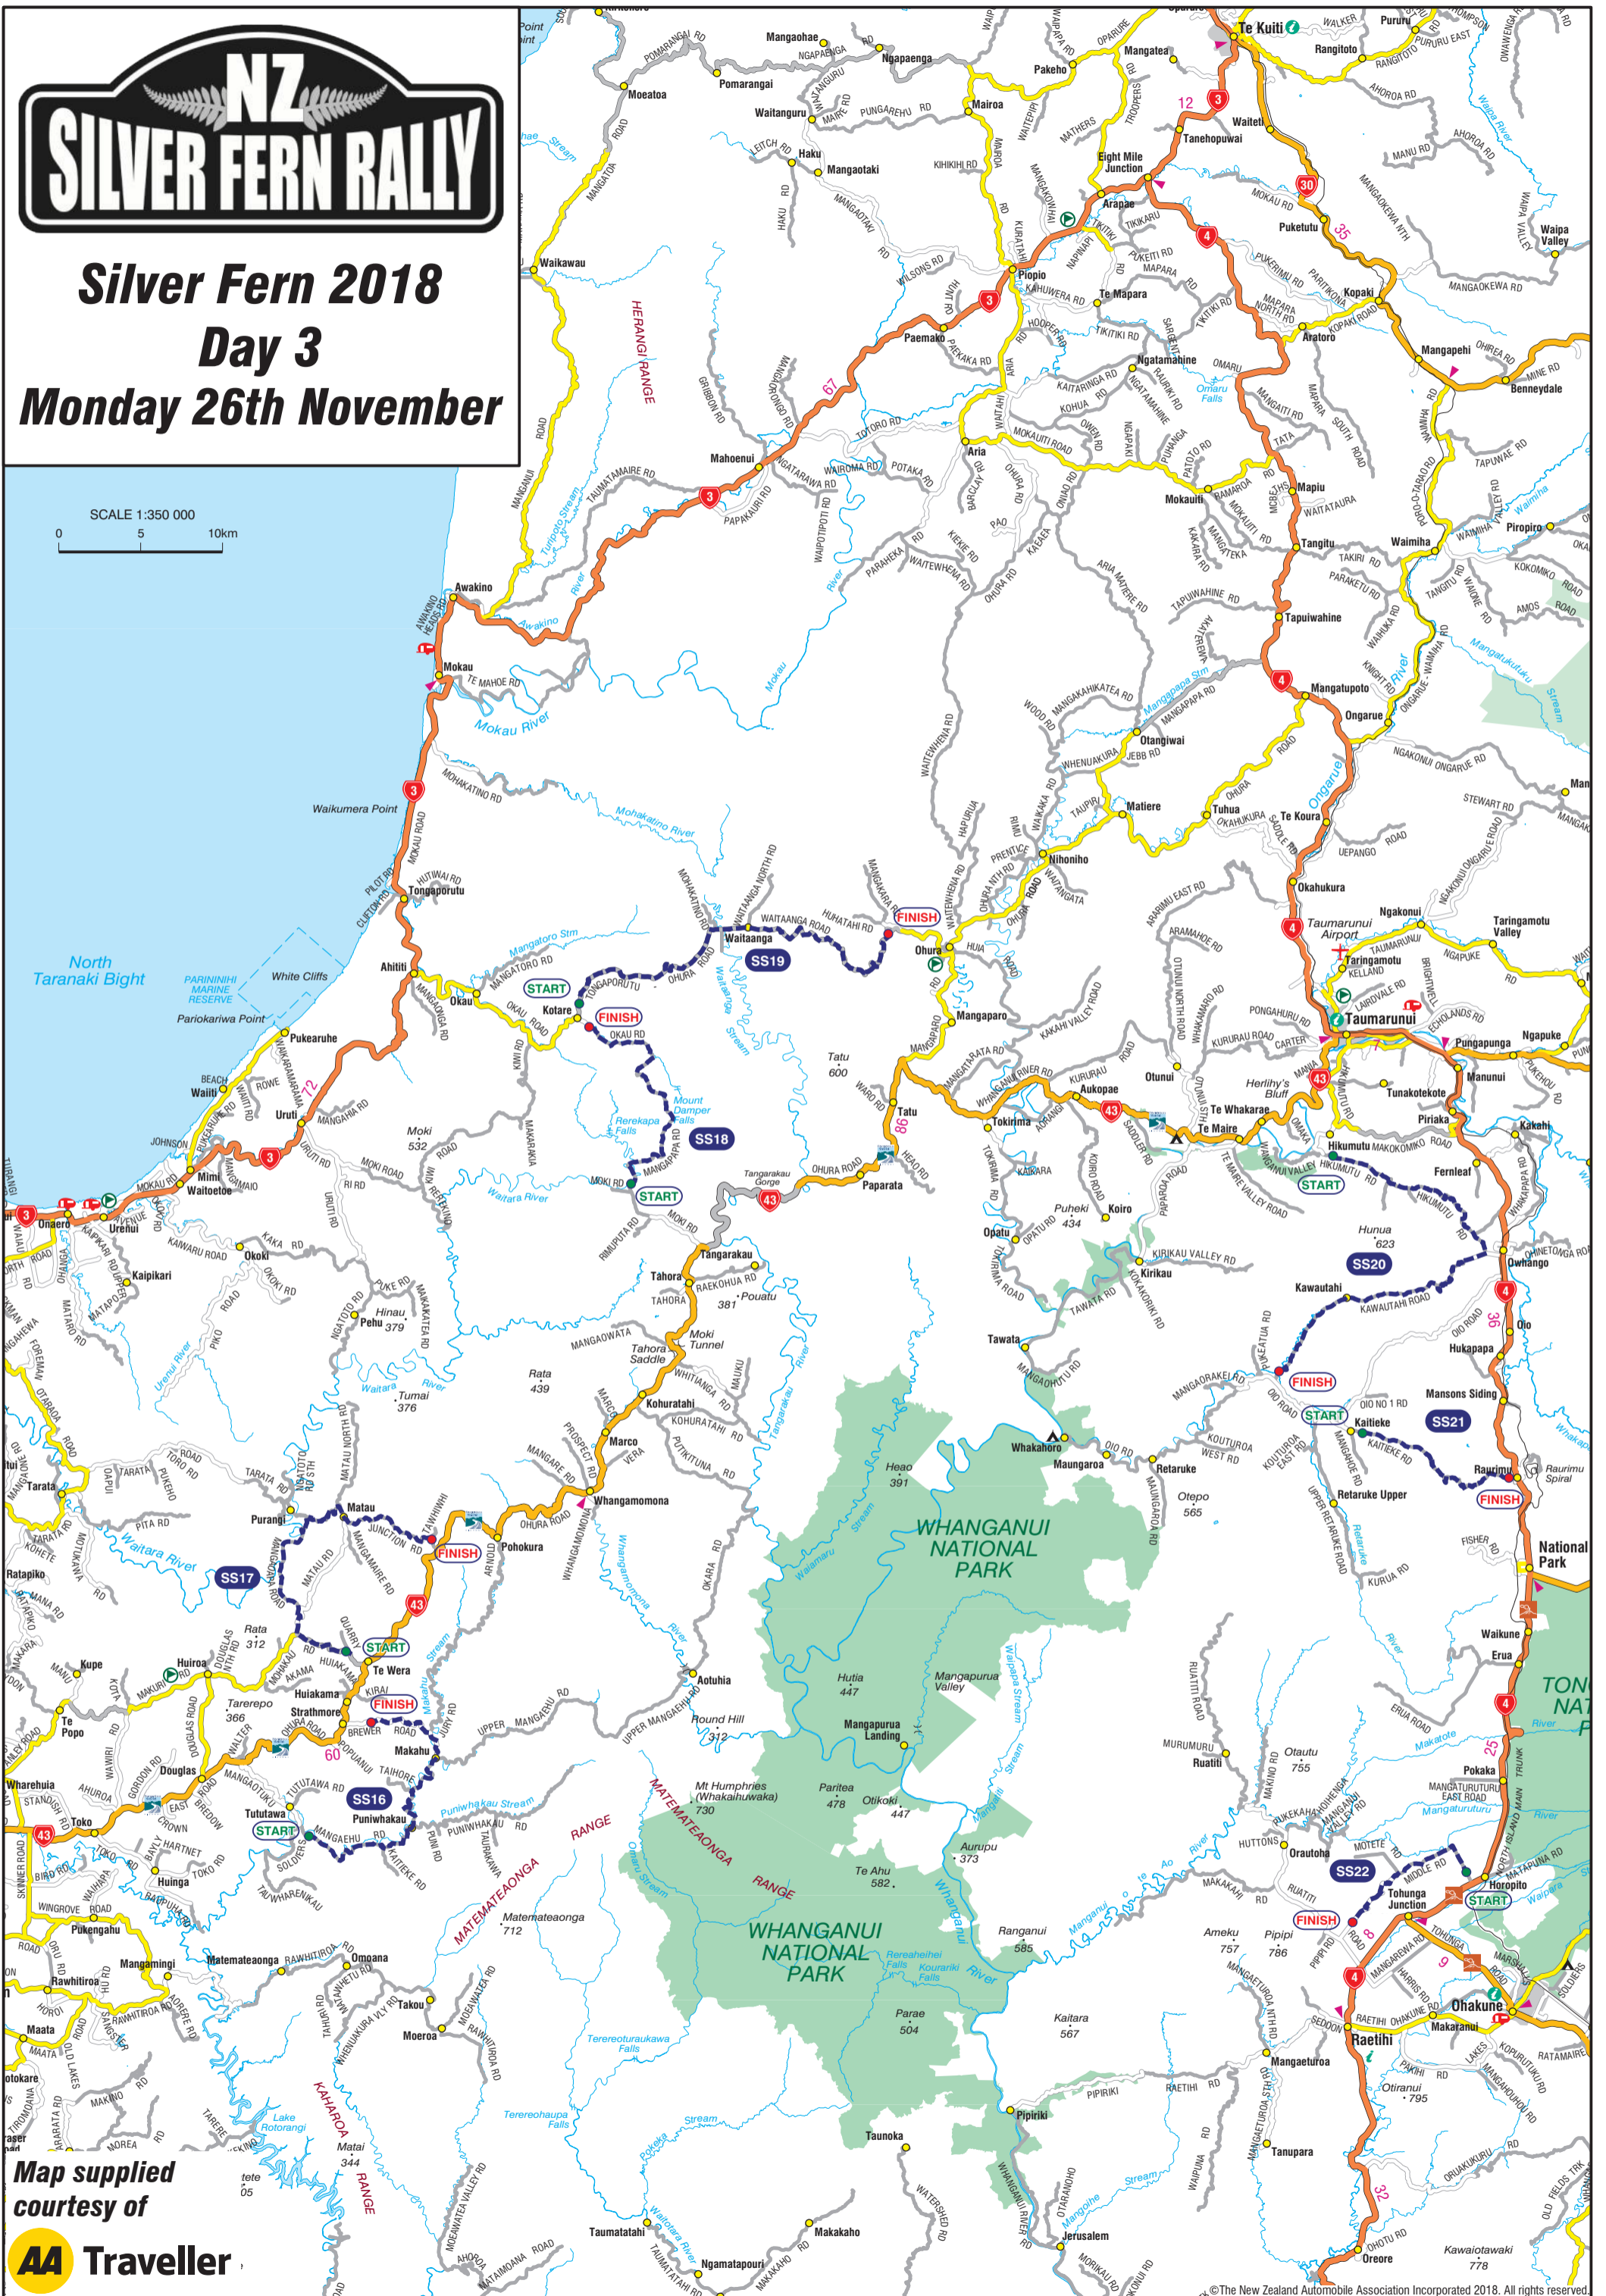

NZ SILVER FERN RALLY

Silver Fern 2018
Day 3
Monday 26th November

SCALE 1:350 000

Map supplied
courtesy of
AA Traveller

© The New Zealand Automobile Association Incorporated 2018. All rights reserved.