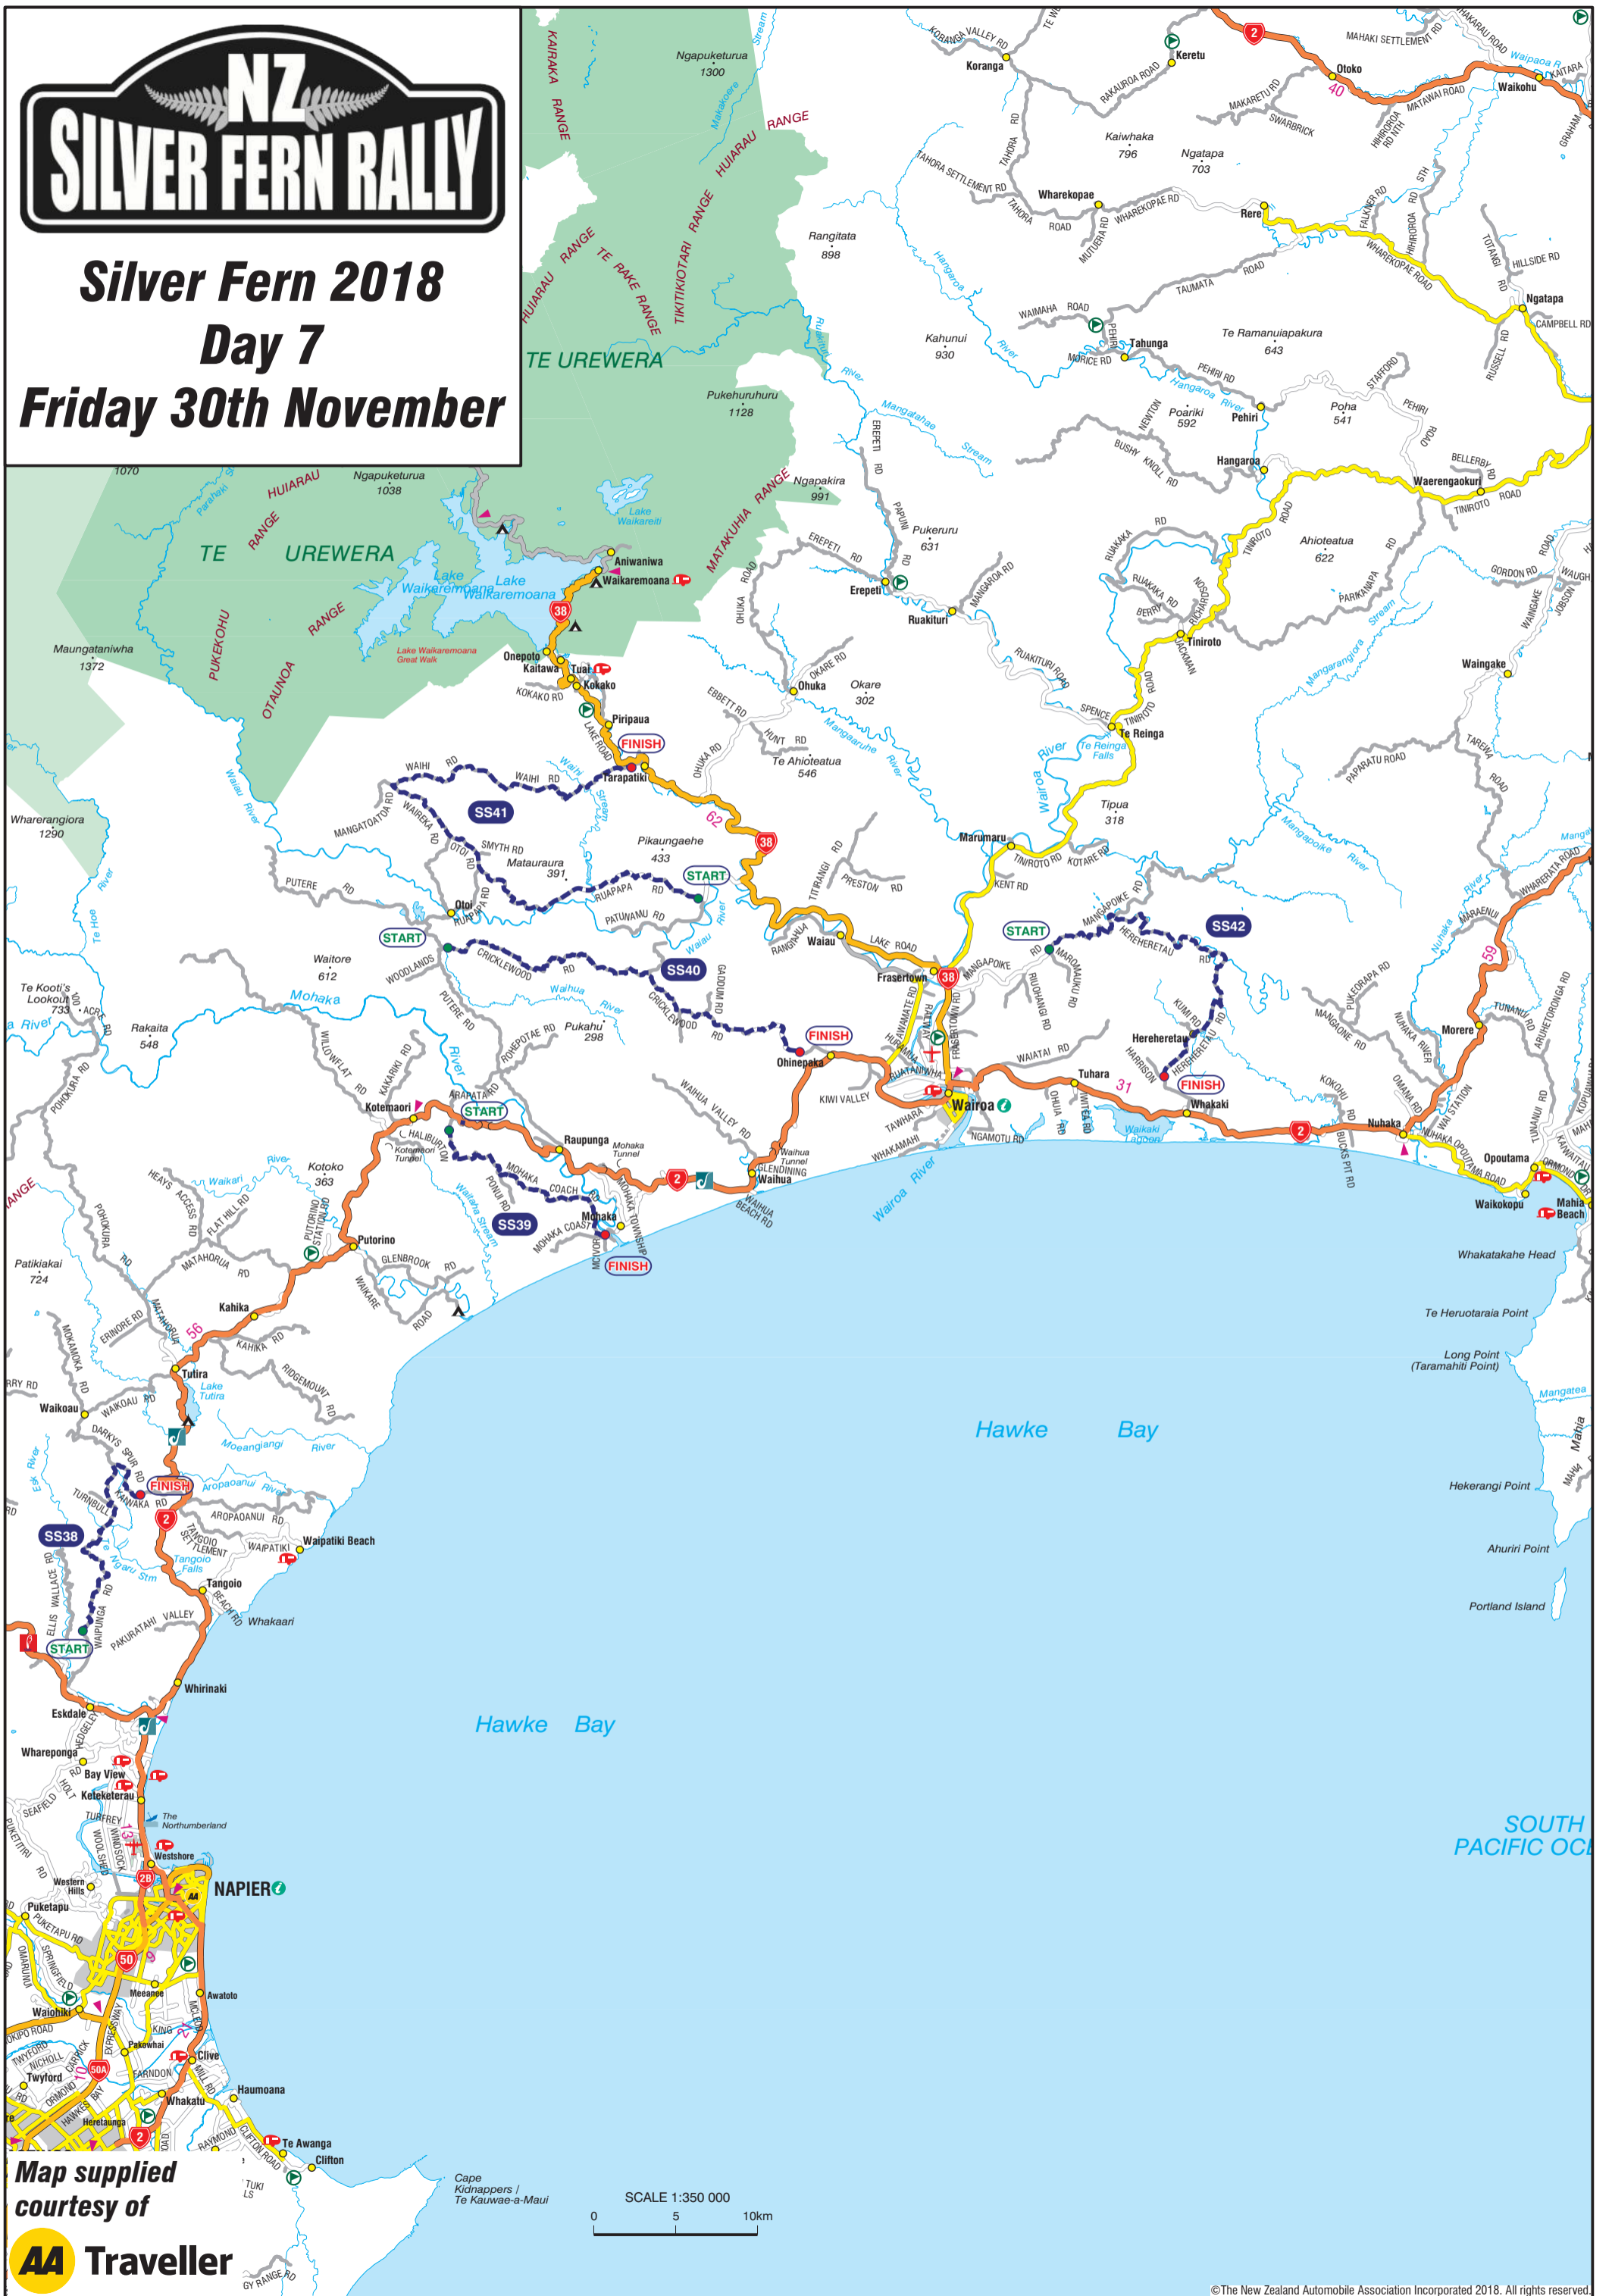

## Day 6

### Thursday 29th November

Map supplied  
courtesy of  
**AA Traveller**

# NZ SILVER FERN RALLY

**Silver Fern 2018**  
**Day 7**  
**Friday 30th November**

Map supplied  
 courtesy of

SCALE 1:350 000  
 0 5 10km