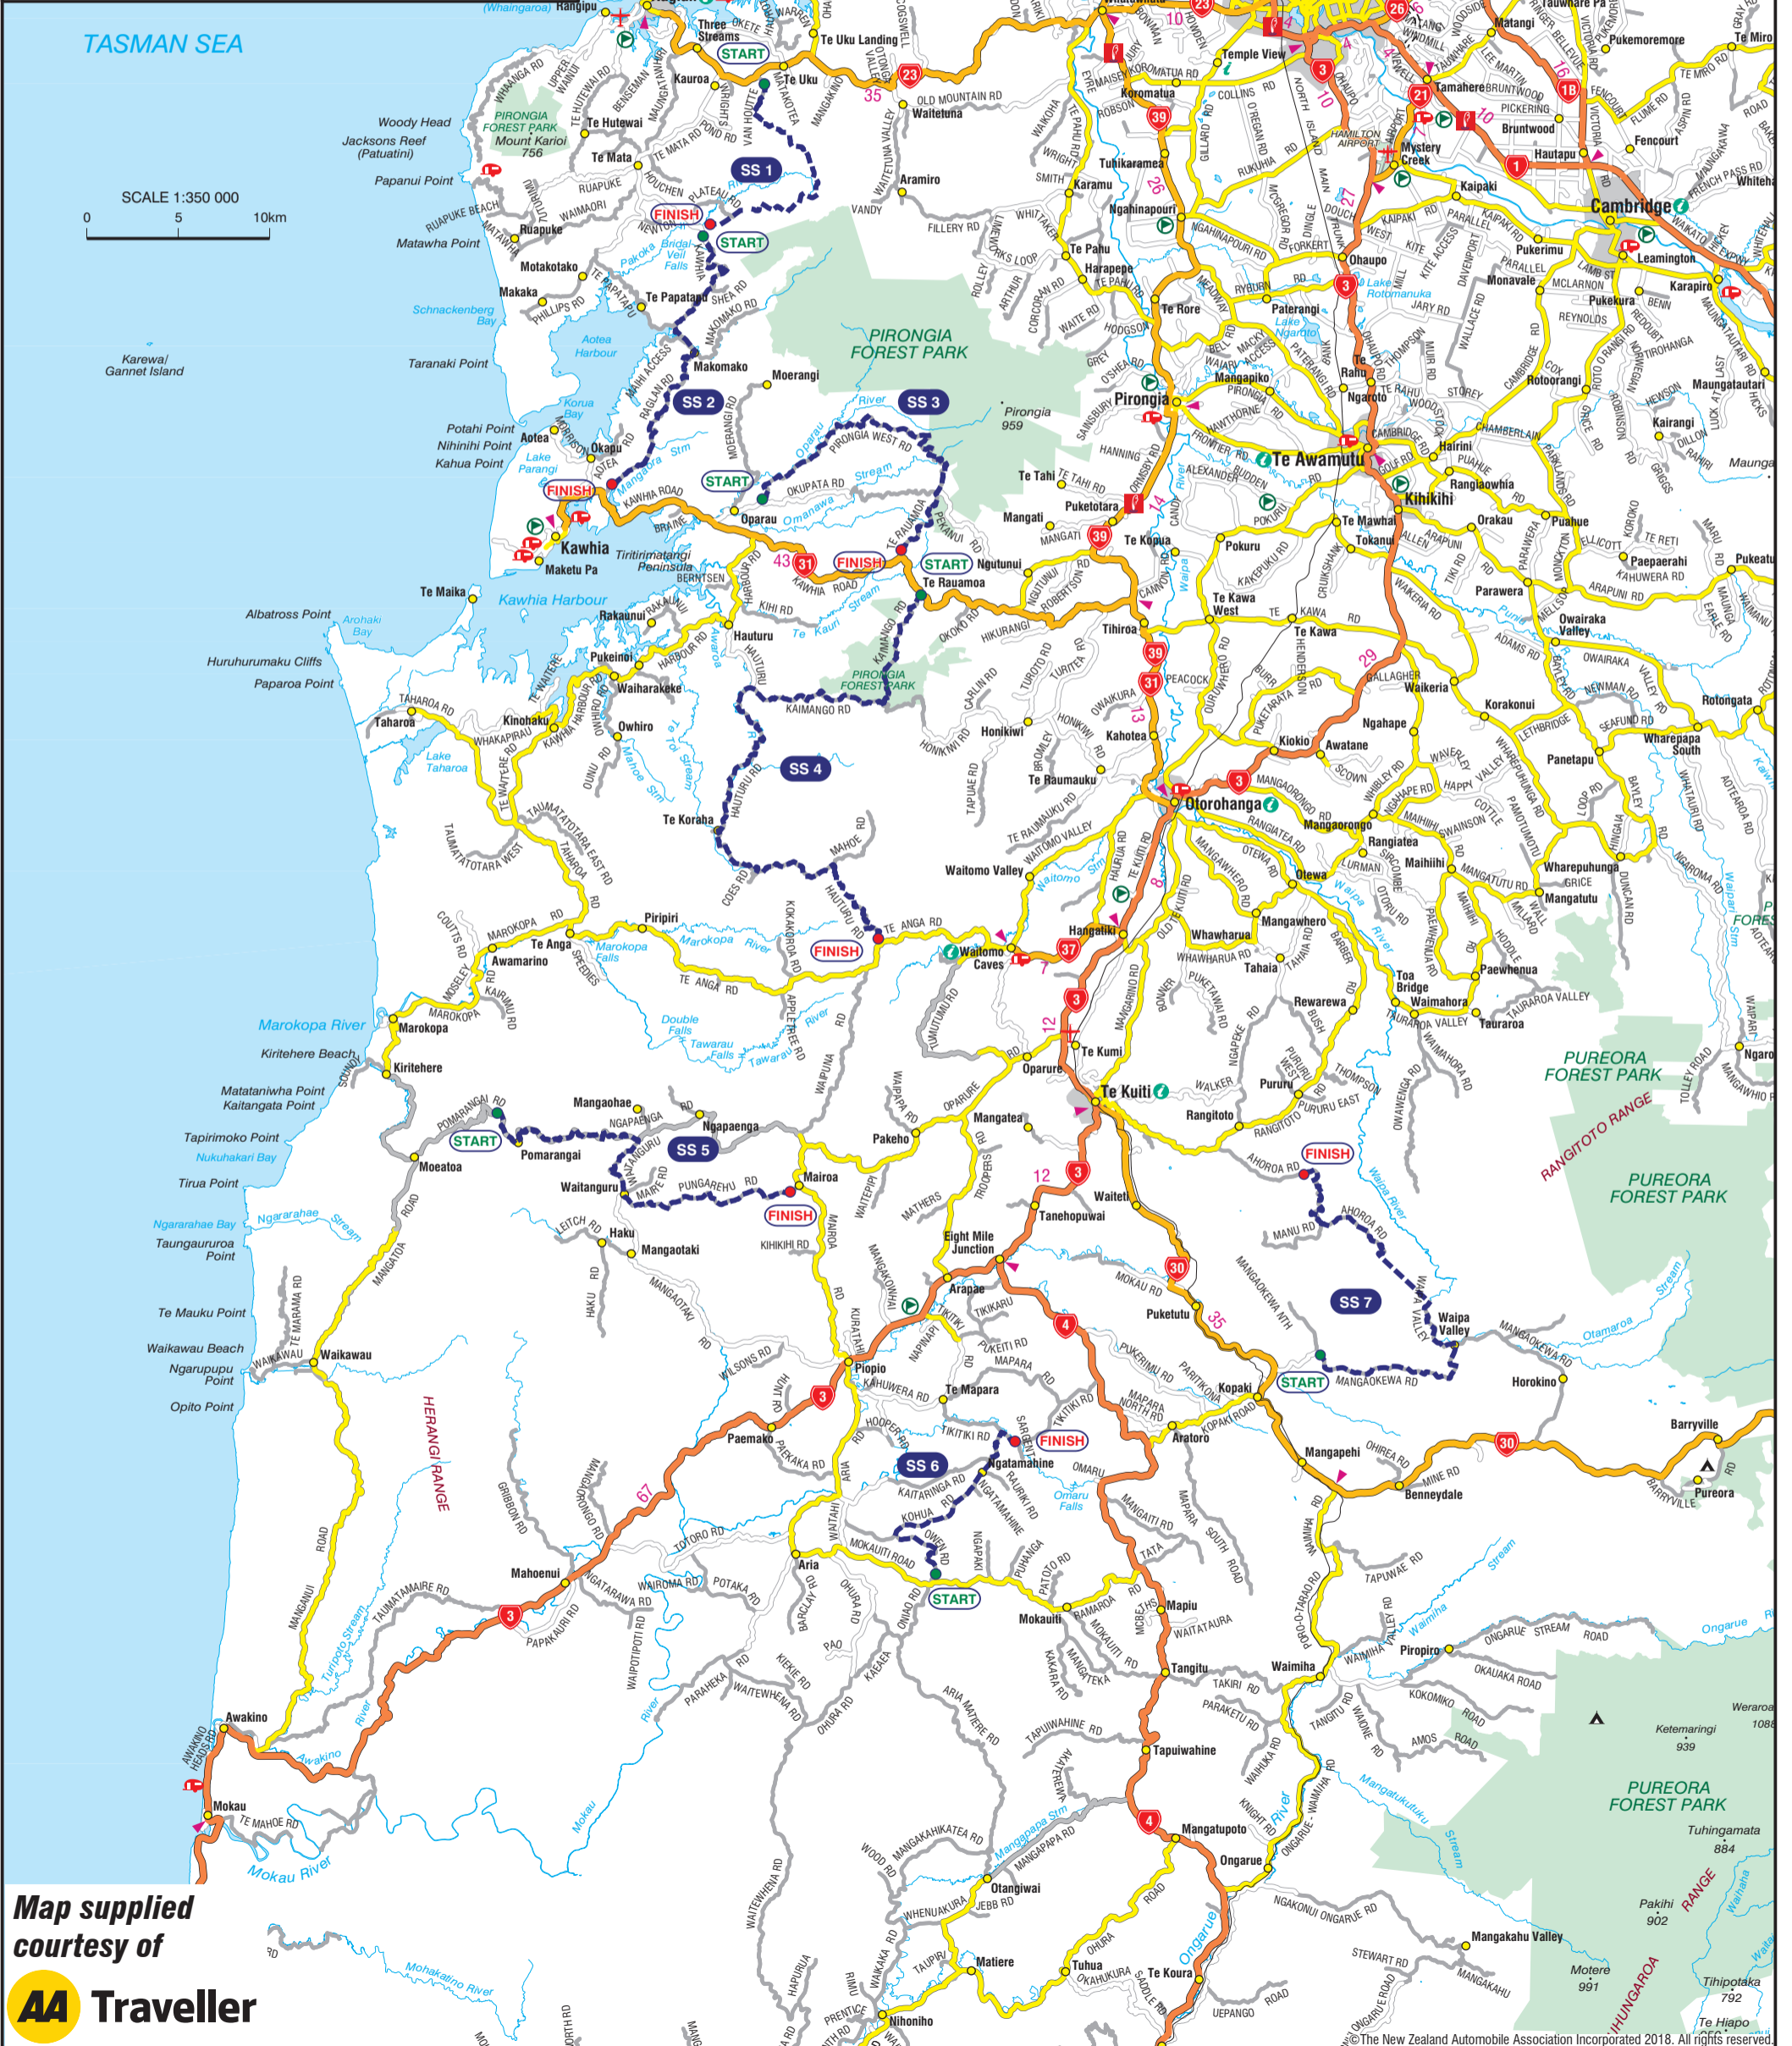

### Saturday 24th November

TASMAN SEA

SCALE 1:350 000  
0 5 10km

Map supplied  
courtesy of  
**AA Traveller**