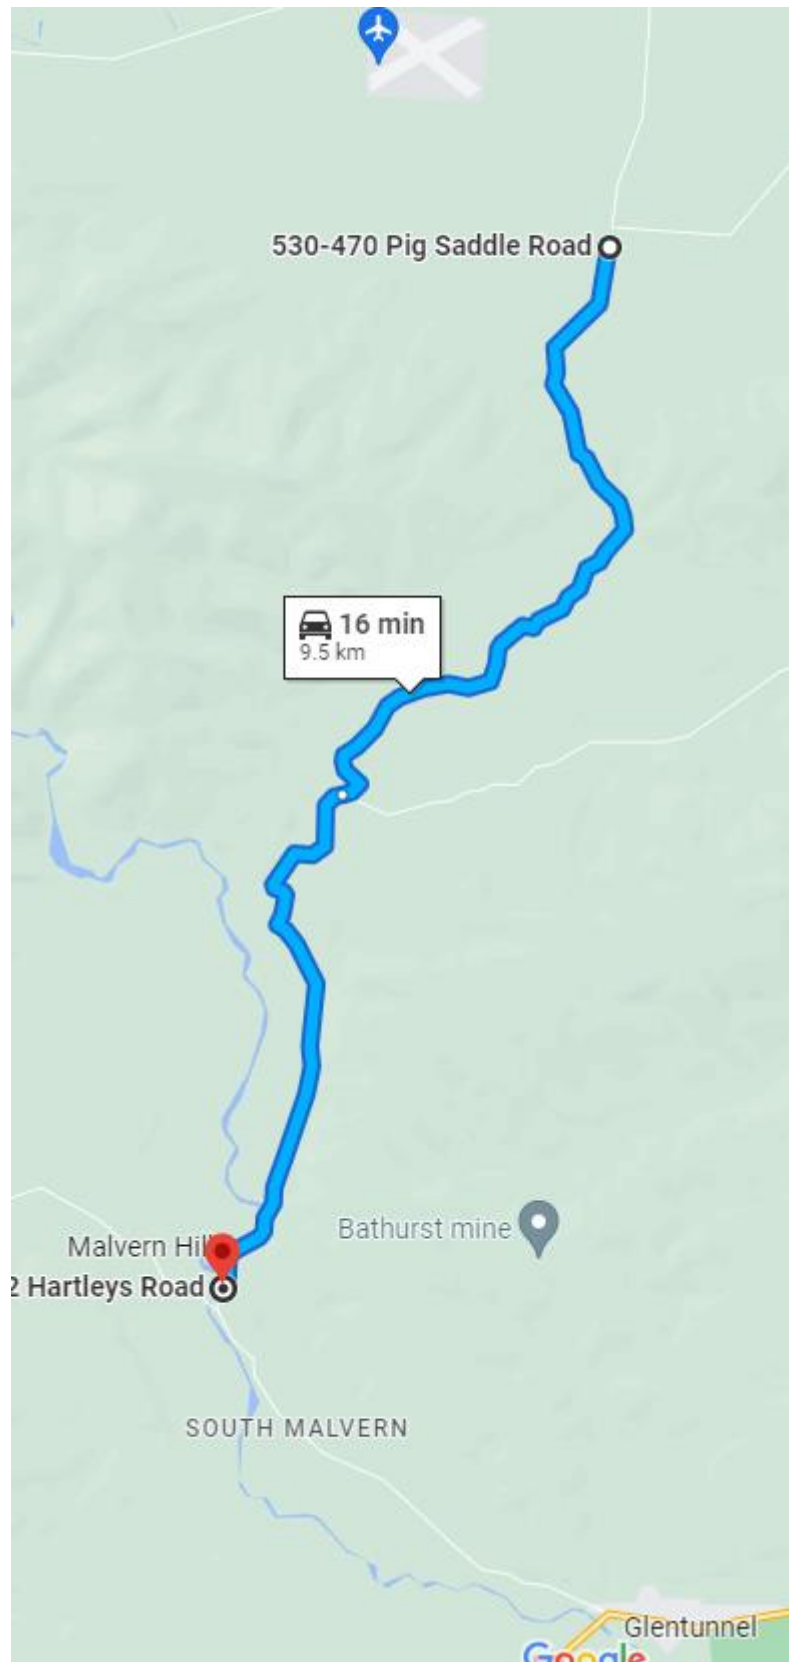

Silver Fern 2024 Stage 9 Auchenflower Road

Silver Fern 2024 Stage 10 Pigsaddle Road

Silver Fern 2024 Stage 11 Washpen Road

Silver Fern 2024 Stage 12 Lake Lyndon (Homestead Road)

15 km
Finish.
←

Silver Fern 2024 Stage 14 Mitchells (Kumara Inchbonnie Road)

Silver Fern 2024 Stage 15 Bell Hill Road

15 km
Finish.
←

Silver Fern 2024 Stage 17 Mitchells (Kumara Inchbonnie Road)