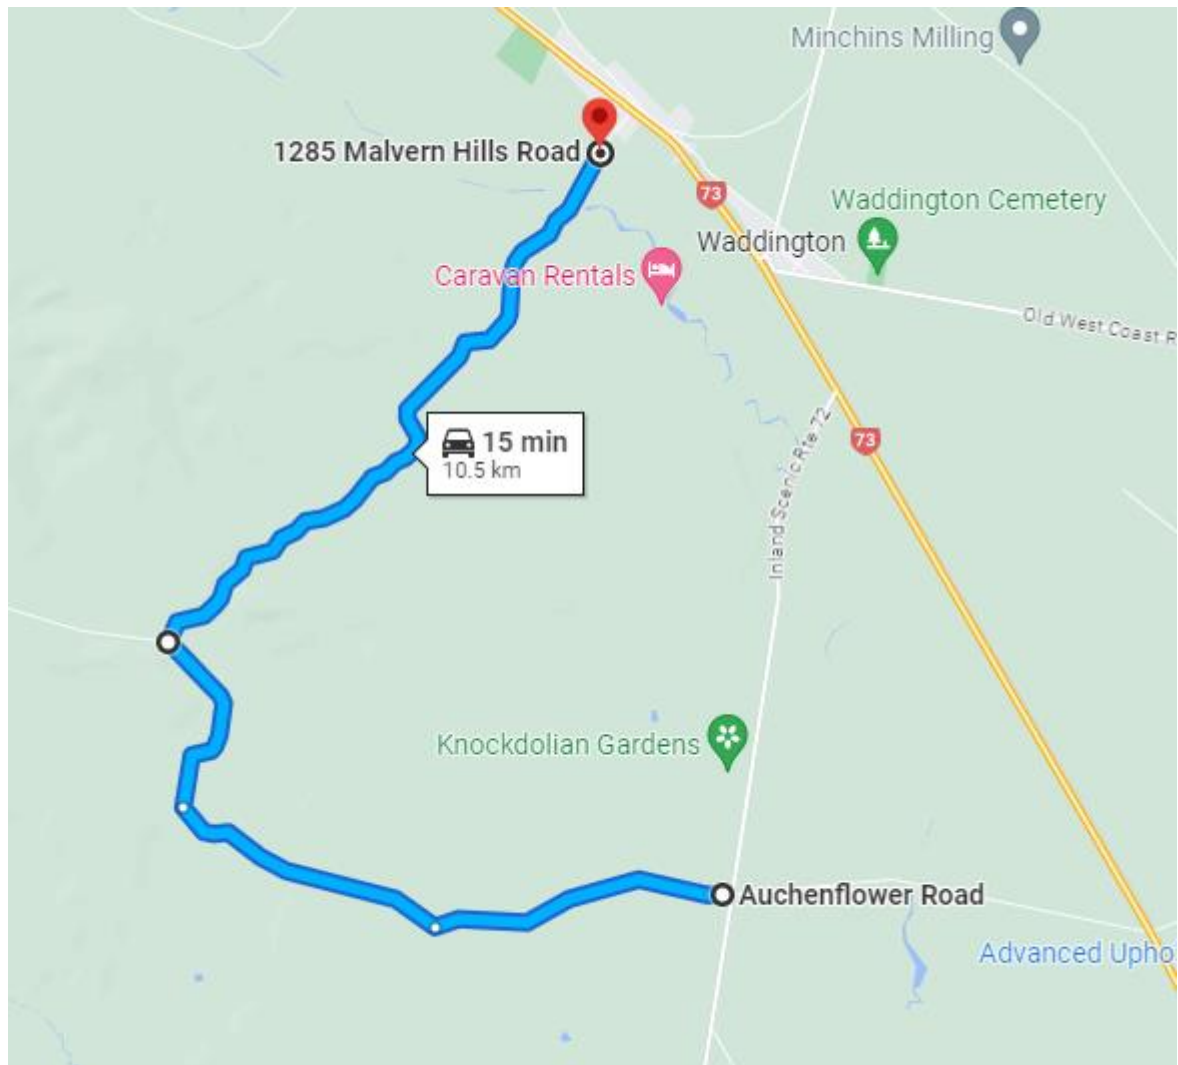

Silver Fern 2024 Stage 9 Auchenflower Road

Silver Fern 2024 Stage 10 Pigsaddle Road

Silver Fern 2024 Stage 11 Washpen Road

Silver Fern 2024 Stage 12 Lake Lyndon (Homestead Road)

15 km
Finish.
←

Silver Fern 2024 Stage 14 Mitchells (Kumara Inchbonnie Road)

Silver Fern 2024 Stage 15 Bell Hill Road

15 km
Finish.
←

Silver Fern 2024 Stage 17 Mitchells (Kumara Inchbonnie Road)