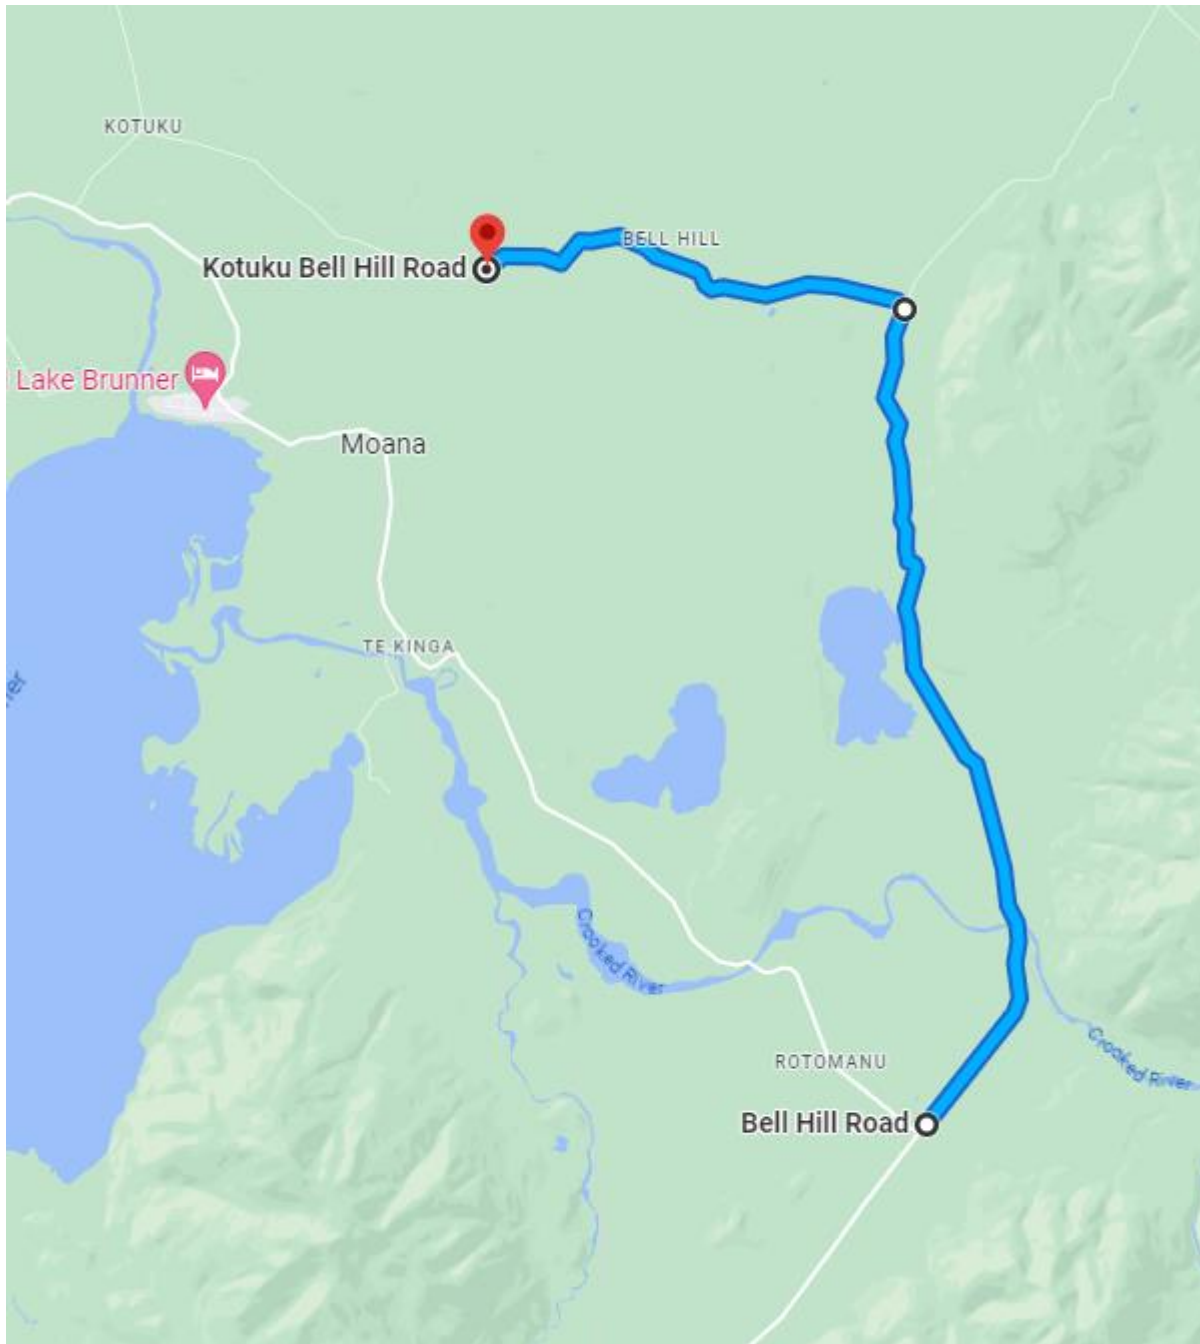

Silver Fern 2024 Stage 9 Auchenflower Road

Silver Fern 2024 Stage 10 Pigsaddle Road

Silver Fern 2024 Stage 11 Washpen Road

Silver Fern 2024 Stage 12 Lake Lyndon (Homestead Road)

15 km
Finish.
←

Silver Fern 2024 Stage 14 Mitchells (Kumara Inchbonnie Road)

Silver Fern 2024 Stage 15 Bell Hill Road

15 km
Finish.
←

Silver Fern 2024 Stage 17 Mitchells (Kumara Inchbonnie Road)