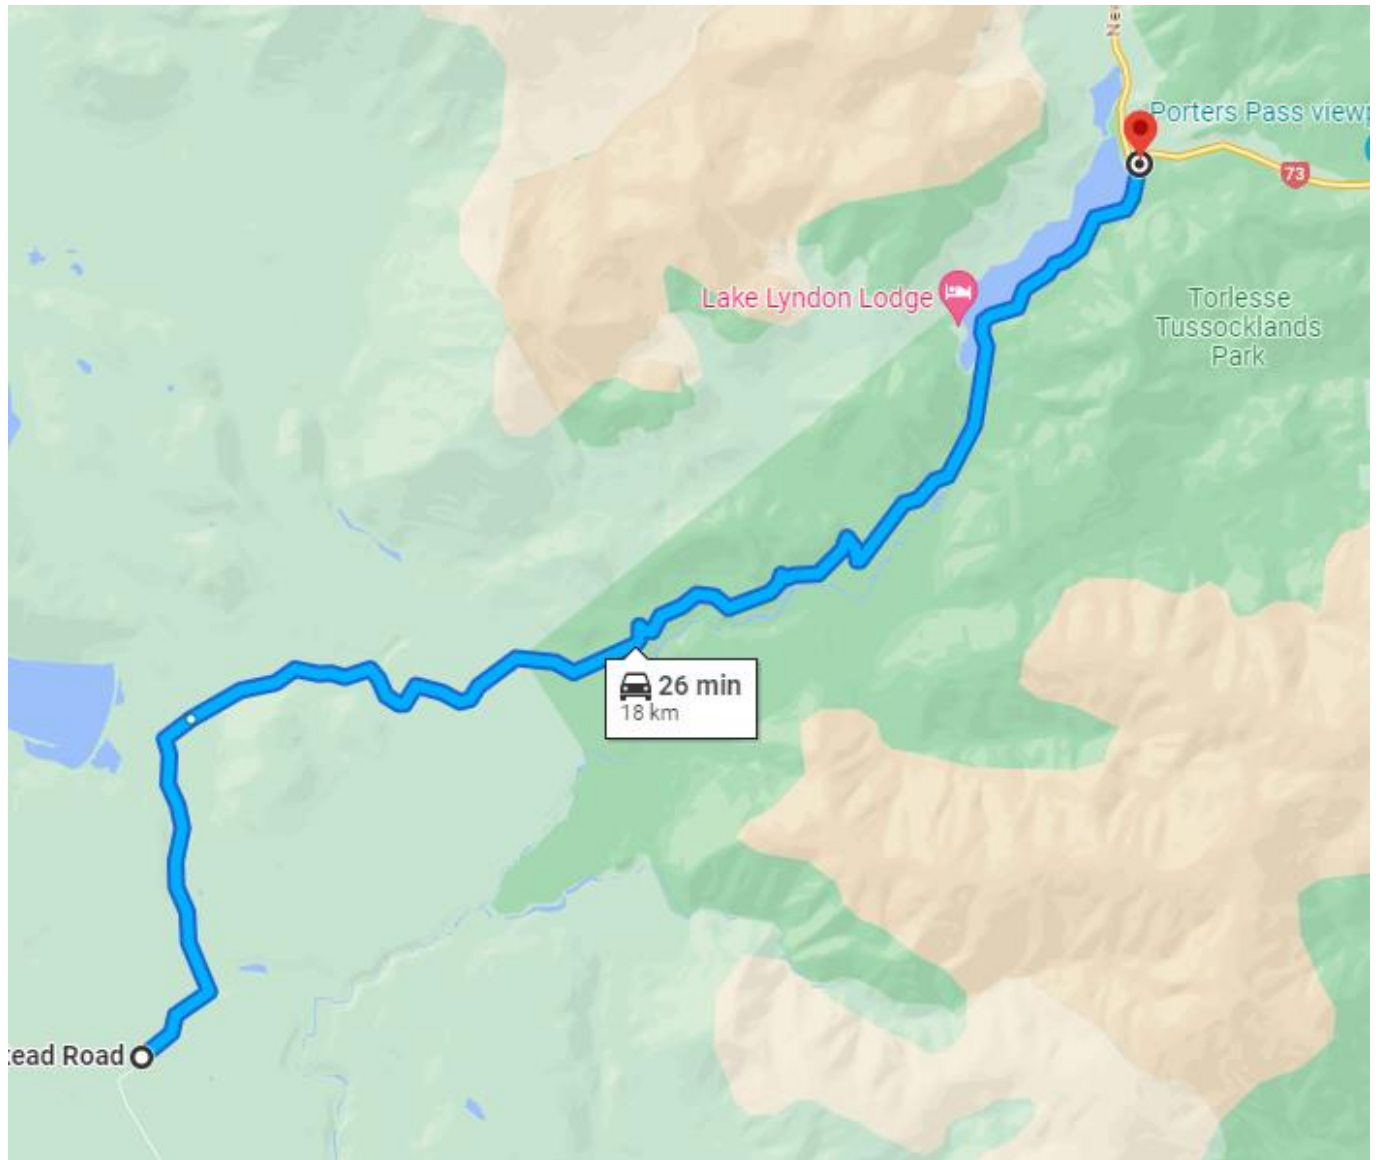

Silver Fern 2024 Stage 9 Auchenflower Road

Silver Fern 2024 Stage 10 Pigsaddle Road

Silver Fern 2024 Stage 11 Washpen Road

Silver Fern 2024 Stage 12 Lake Lyndon (Homestead Road)

15 km
Finish.
←

Silver Fern 2024 Stage 14 Mitchells (Kumara Inchbonnie Road)

Silver Fern 2024 Stage 15 Bell Hill Road

15 km
Finish.
←

Silver Fern 2024 Stage 17 Mitchells (Kumara Inchbonnie Road)