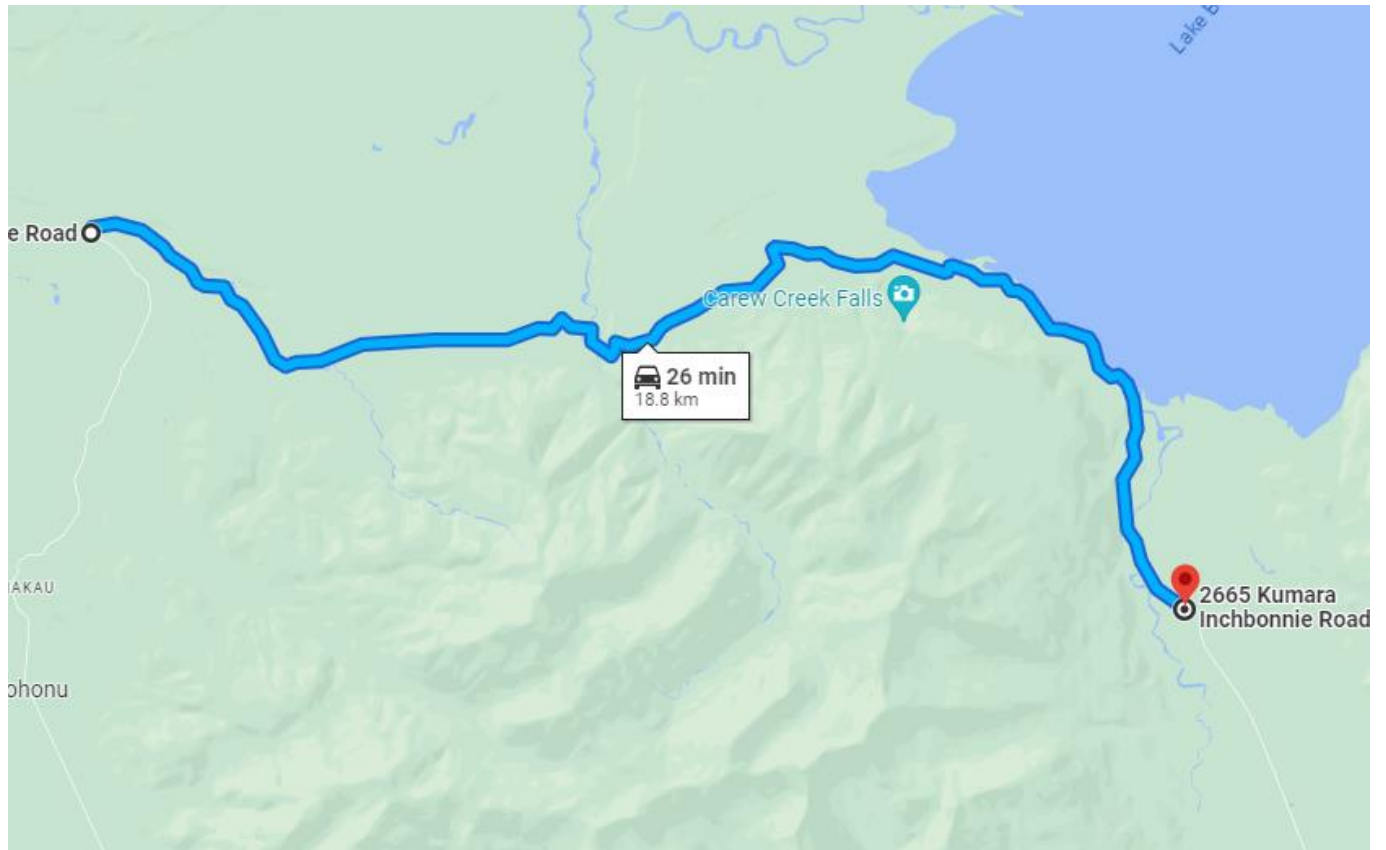

Silver Fern 2024 Stage 9 Auchenflower Road

Silver Fern 2024 Stage 10 Pigsaddle Road

Silver Fern 2024 Stage 11 Washpen Road

Silver Fern 2024 Stage 12 Lake Lyndon (Homestead Road)

15 km
Finish.
←

Silver Fern 2024 Stage 14 Mitchells (Kumara Inchbonnie Road)

Silver Fern 2024 Stage 15 Bell Hill Road

15 km
Finish.
←

Silver Fern 2024 Stage 17 Mitchells (Kumara Inchbonnie Road)